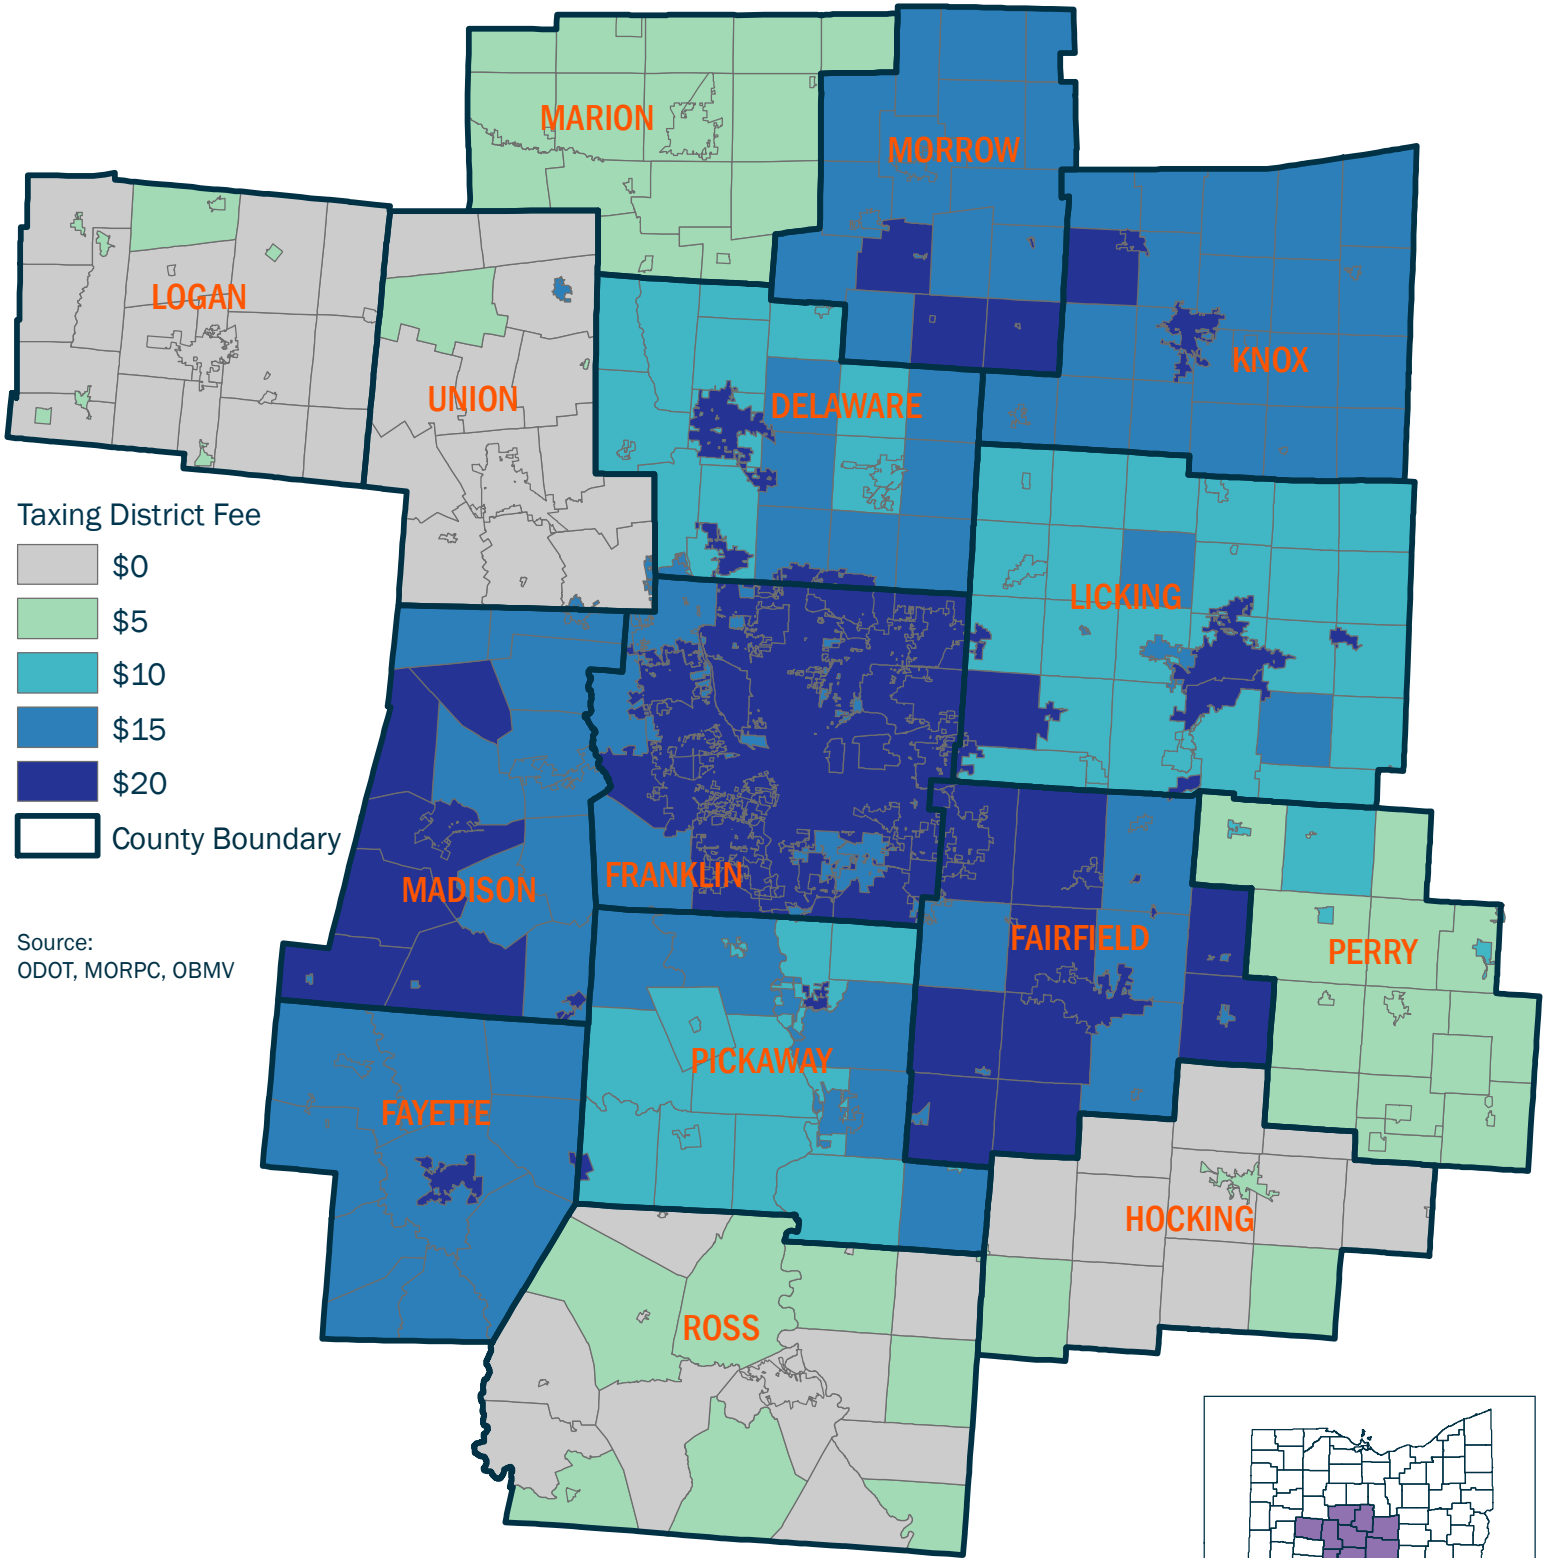

Ohio Bureau of Motor Vehicles

Taxing District Fees

2016

Taxing District Fee

Source:
ODOT, MORPC, OBMV

The information shown on this map is compiled from various sources available to us which we believe to be reliable.

N:\ArcGIS\REQUESTS\Internal\License Plate Fees Map\15cntyLicenseFees_byMunicipality.mxd
1/7/2016