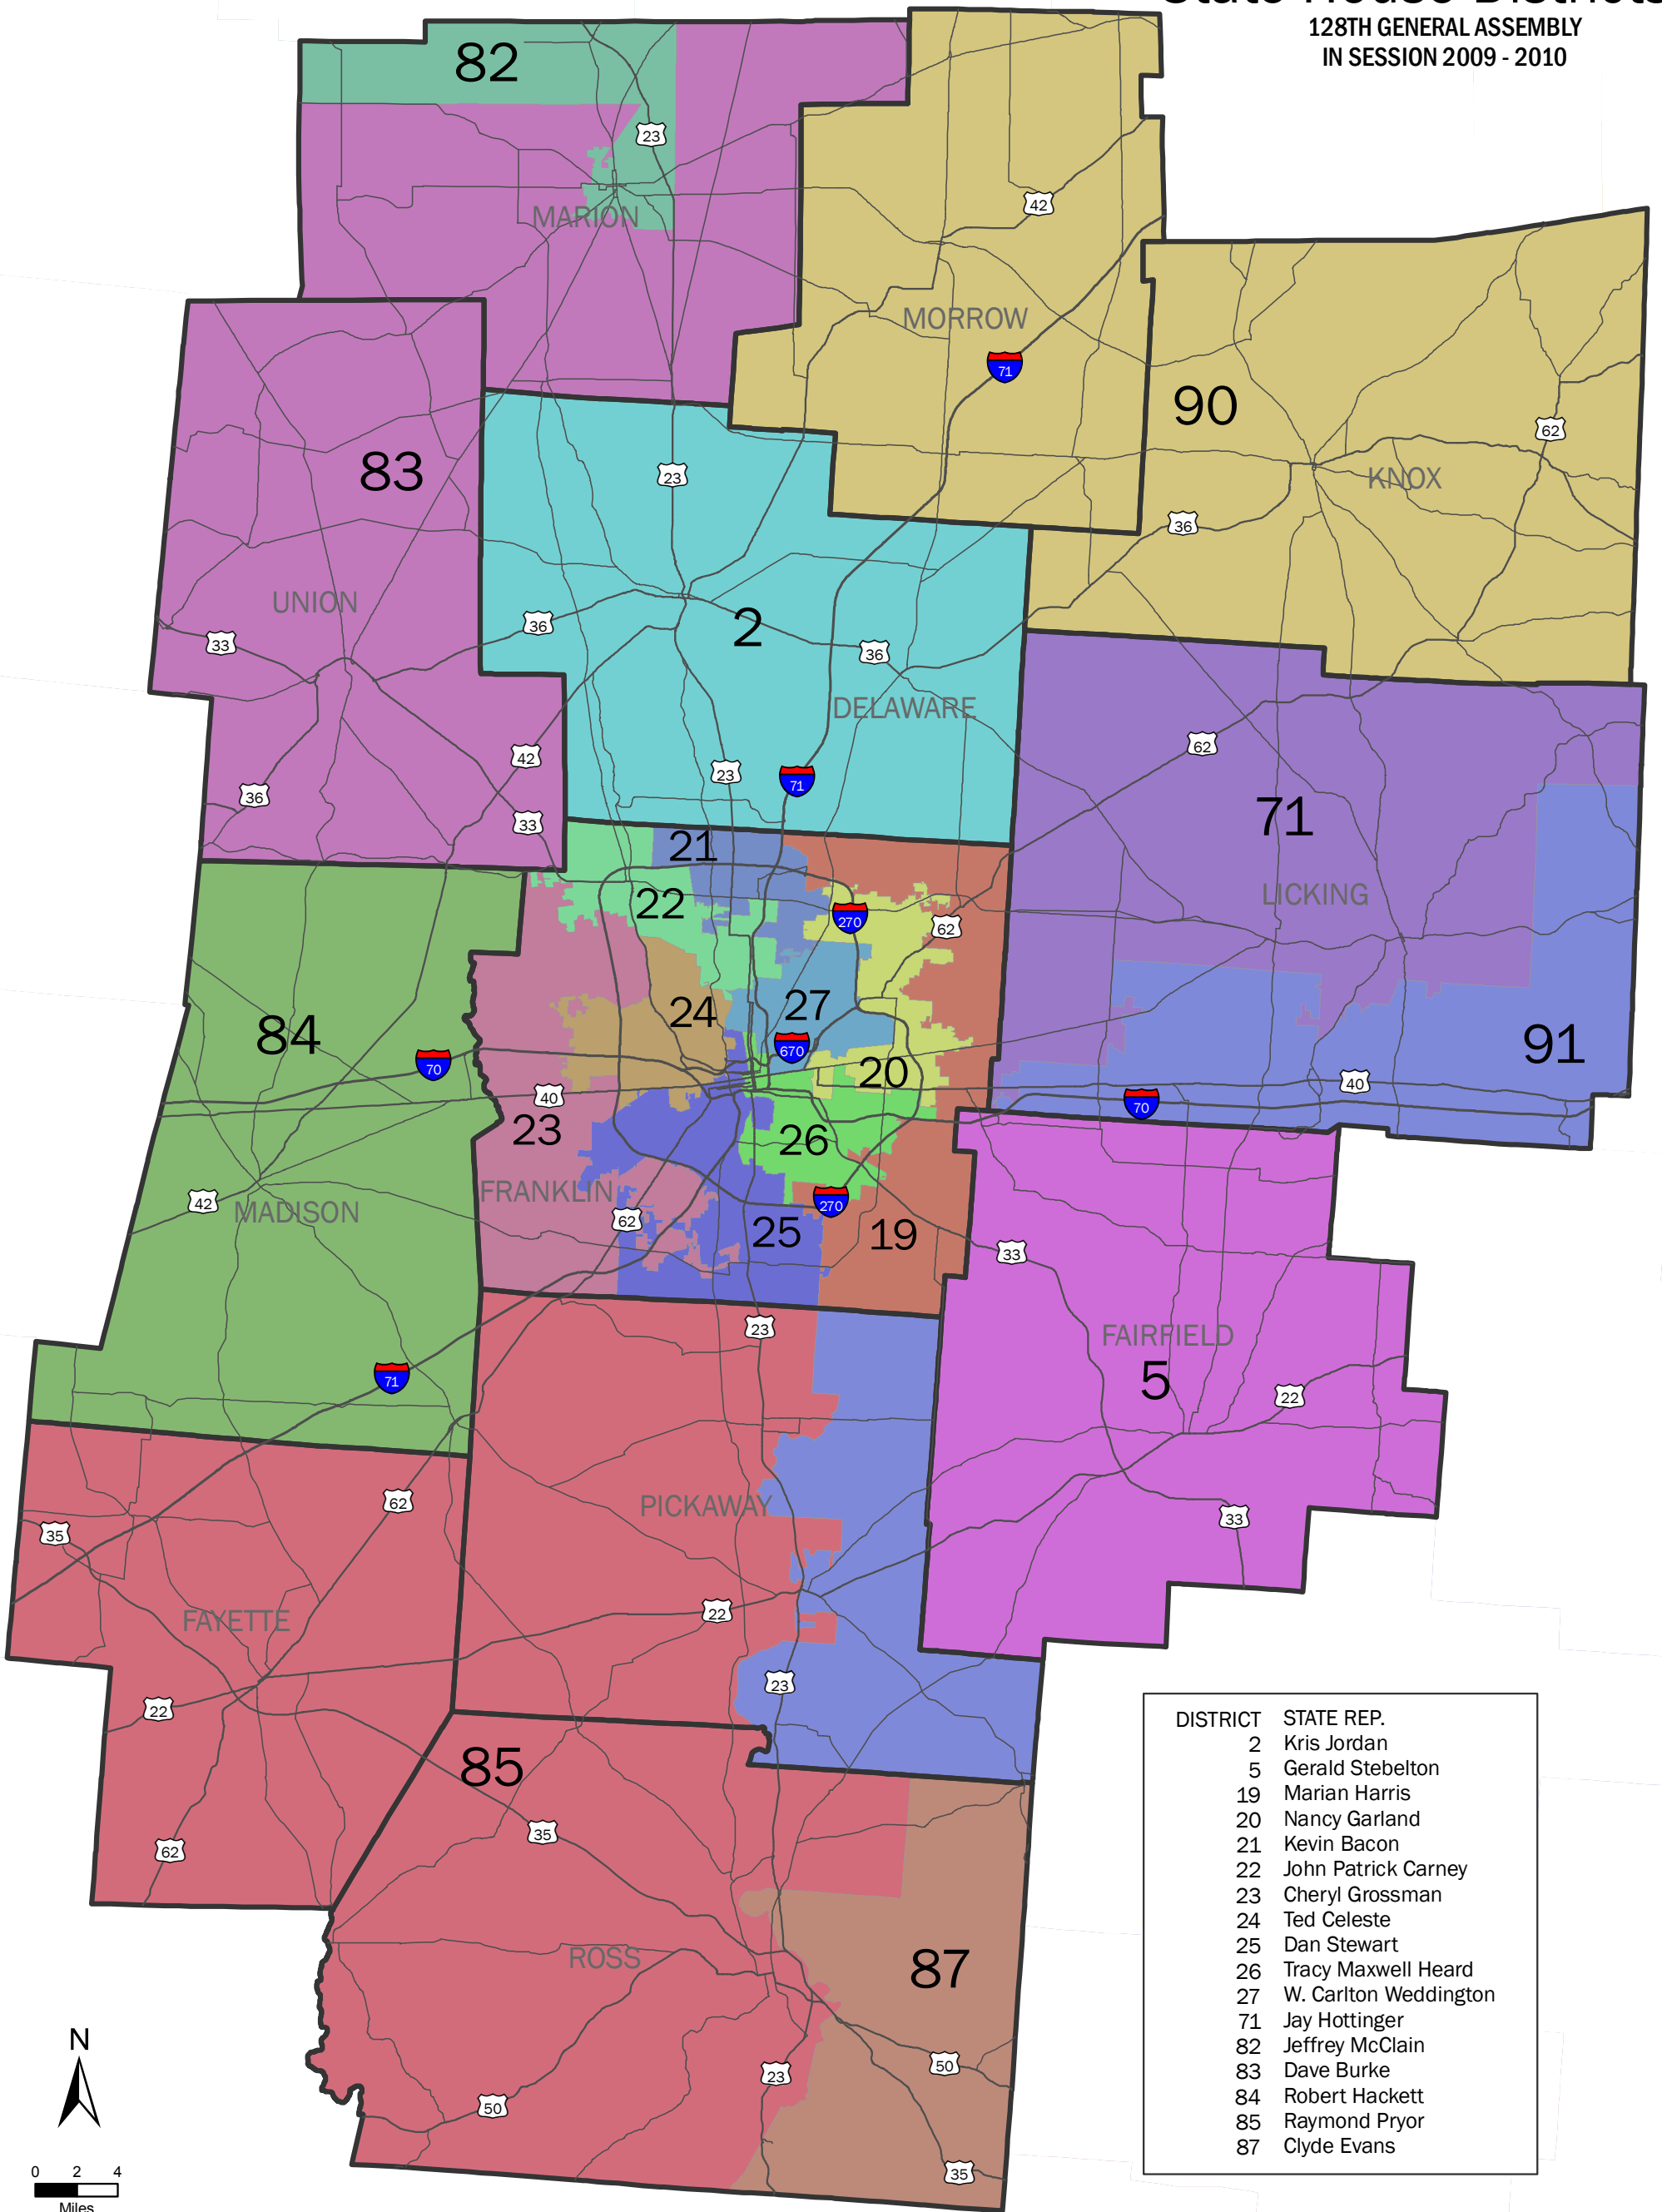

# State House Districts

128TH GENERAL ASSEMBLY  
IN SESSION 2009 - 2010

DISTRICT	STATE REP.
2	Kris Jordan
5	Gerald Stebelton
19	Marian Harris
20	Nancy Garland
21	Kevin Bacon
22	John Patrick Carney
23	Cheryl Grossman
24	Ted Celeste
25	Dan Stewart
26	Tracy Maxwell Heard
27	W. Carlton Weddington
71	Jay Hottinger
82	Jeffrey McClain
83	Dave Burke
84	Robert Hackett
85	Raymond Pryor
87	Clyde Evans

The information shown on this map is compiled from various sources available to us which we believe to be reliable.  
N:\arcgis\core\web planning atlas\OhioHouse\_12cnty 11x17.mxd  
April 2009

Sources: ODOT, MORPC  
Current as of: January 2009

## MORPC DATA PORT

- Boundary
- Transportation
- Land Use
- Demographics
- Environmental Justice
- Environmental

Mid-Ohio Regional Planning Commission  
111 Liberty Street, Suite 100  
Columbus, Ohio 43215  
614.228.2663  
<http://dataport.morpc.org>  
[www.morpc.org](http://www.morpc.org)