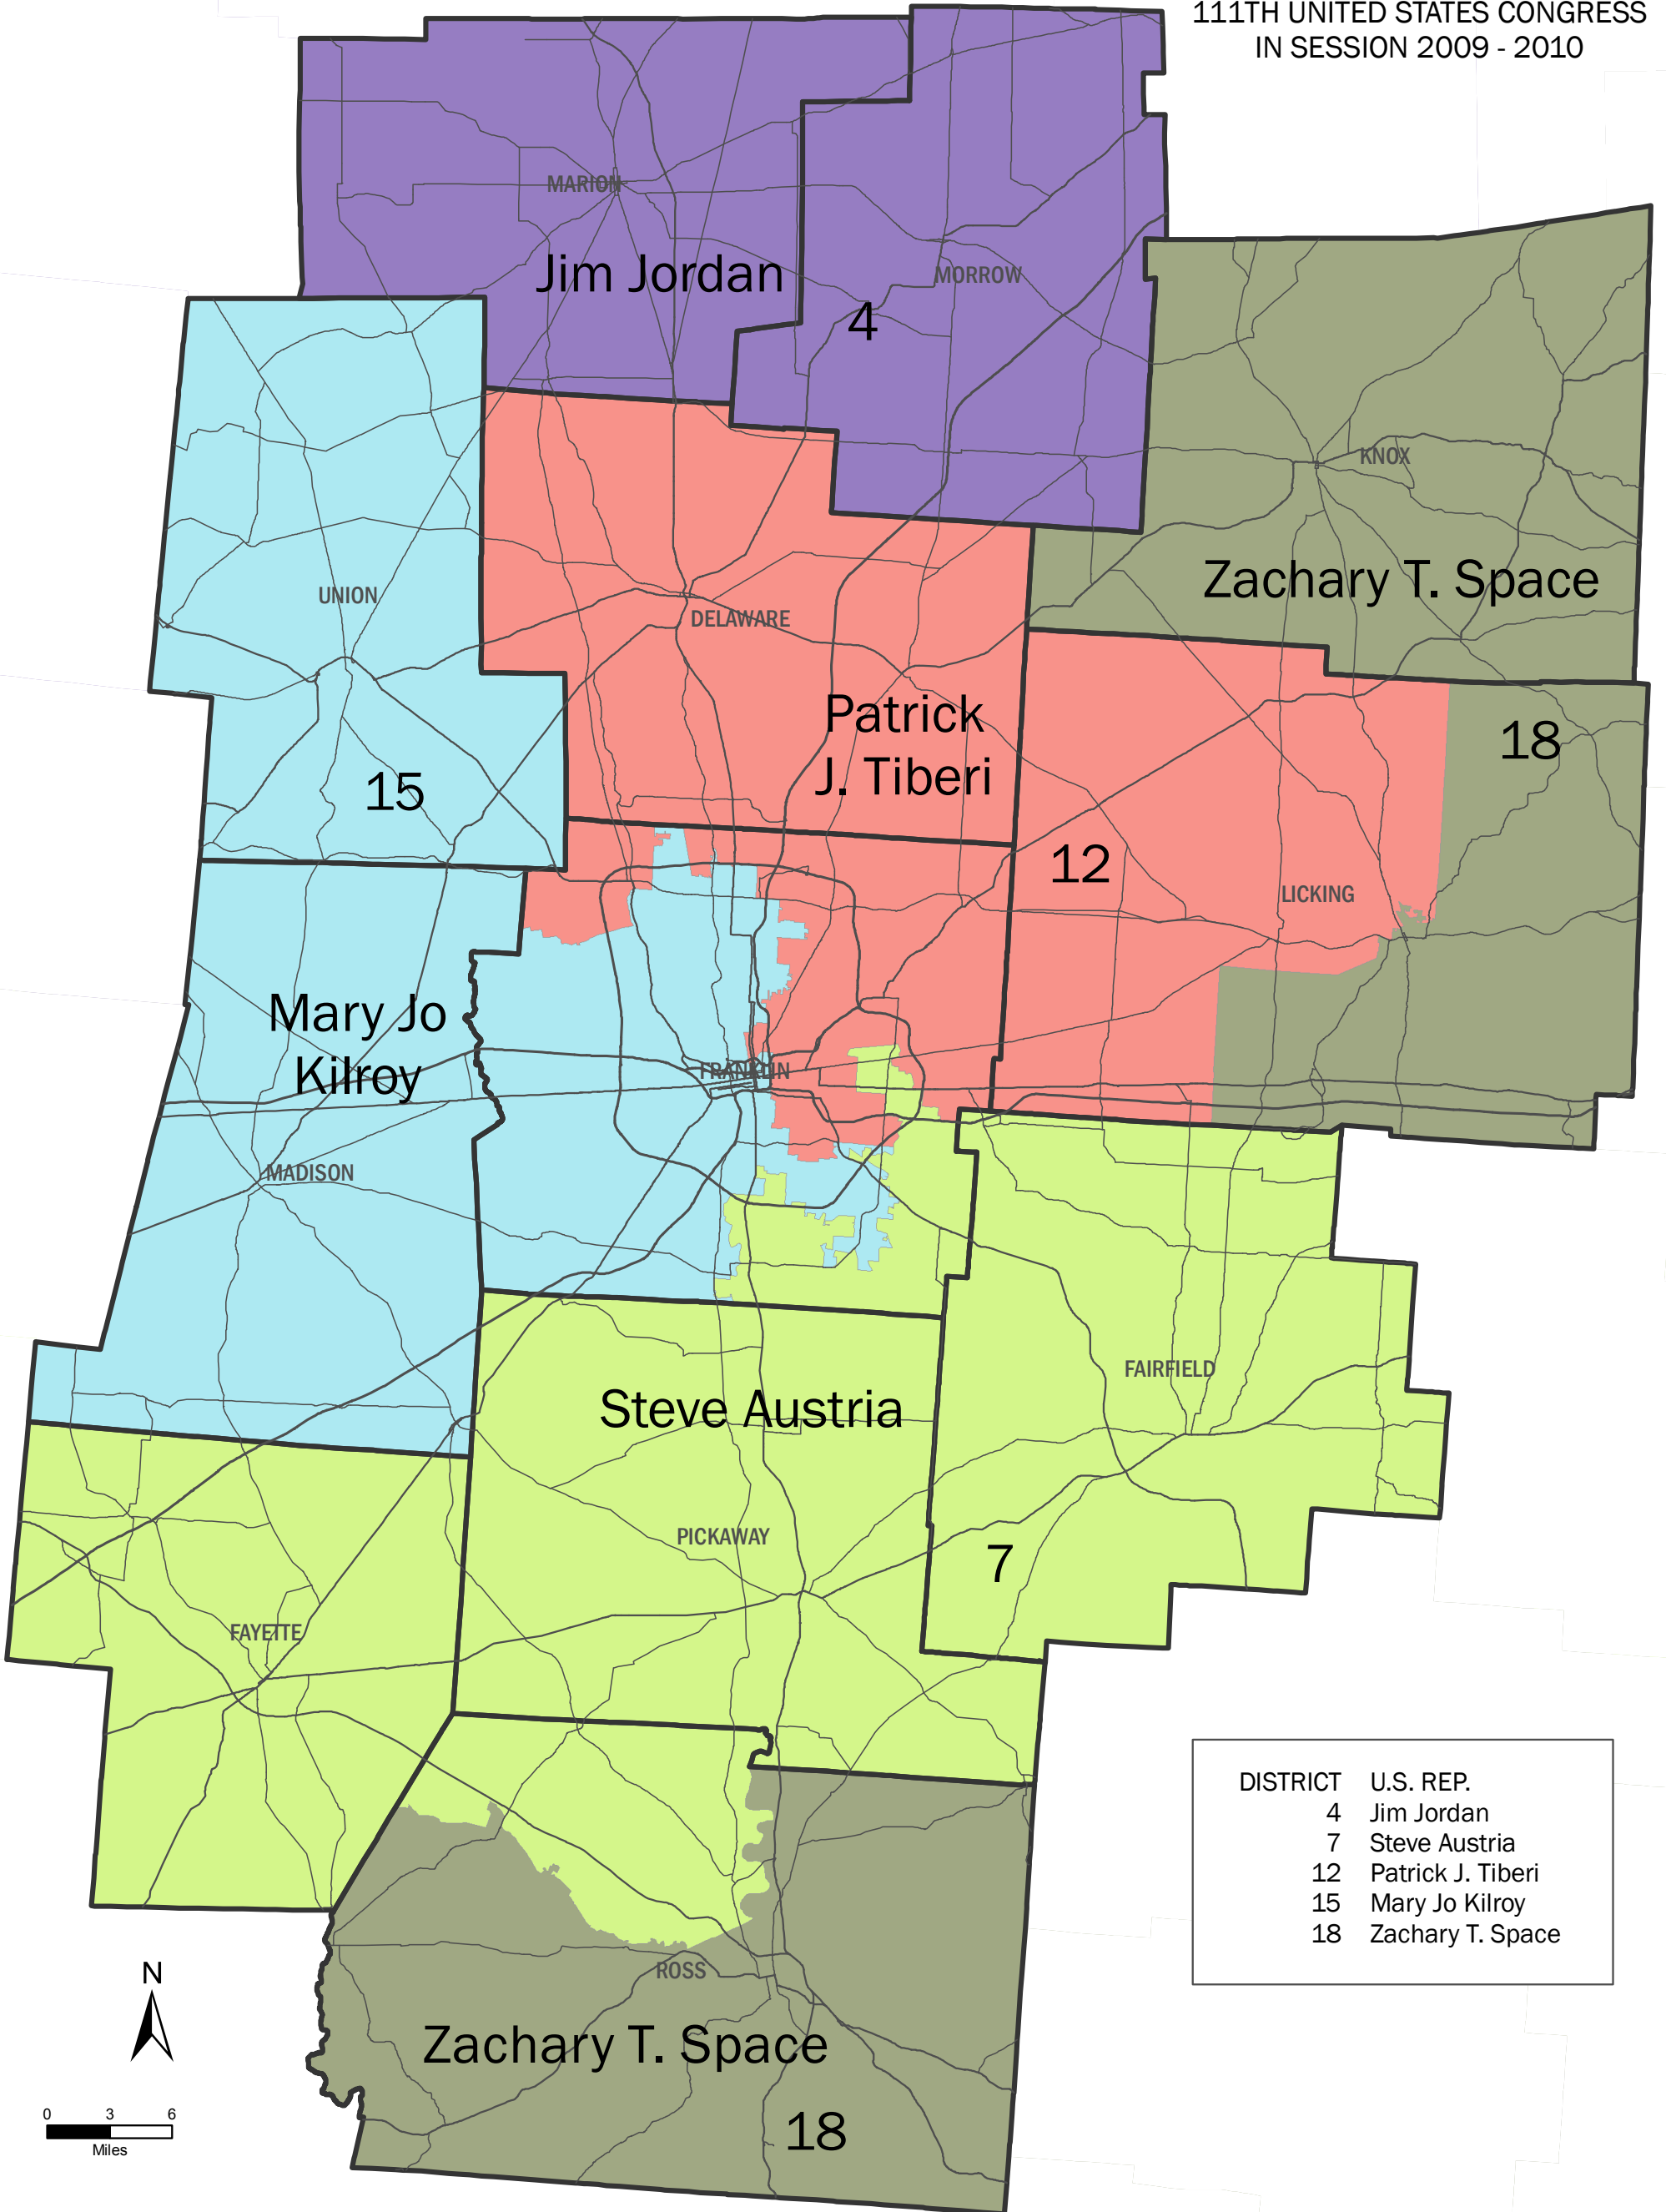

U.S. HOUSE DISTRICTS

111TH UNITED STATES CONGRESS
IN SESSION 2009 - 2010

DISTRICT	U.S. REP.
4	Jim Jordan
7	Steve Austria
12	Patrick J. Tiberi
15	Mary Jo Kilroy
18	Zachary T. Space

The information shown on this map is compiled from various sources available to us which we believe to be reliable.
N:\arcgis\core\web planning atlas\USHouseDistricts_12cnty 11x17.mxd
April 2009

Sources: ODOT, MORPC
Current as of: January 2009