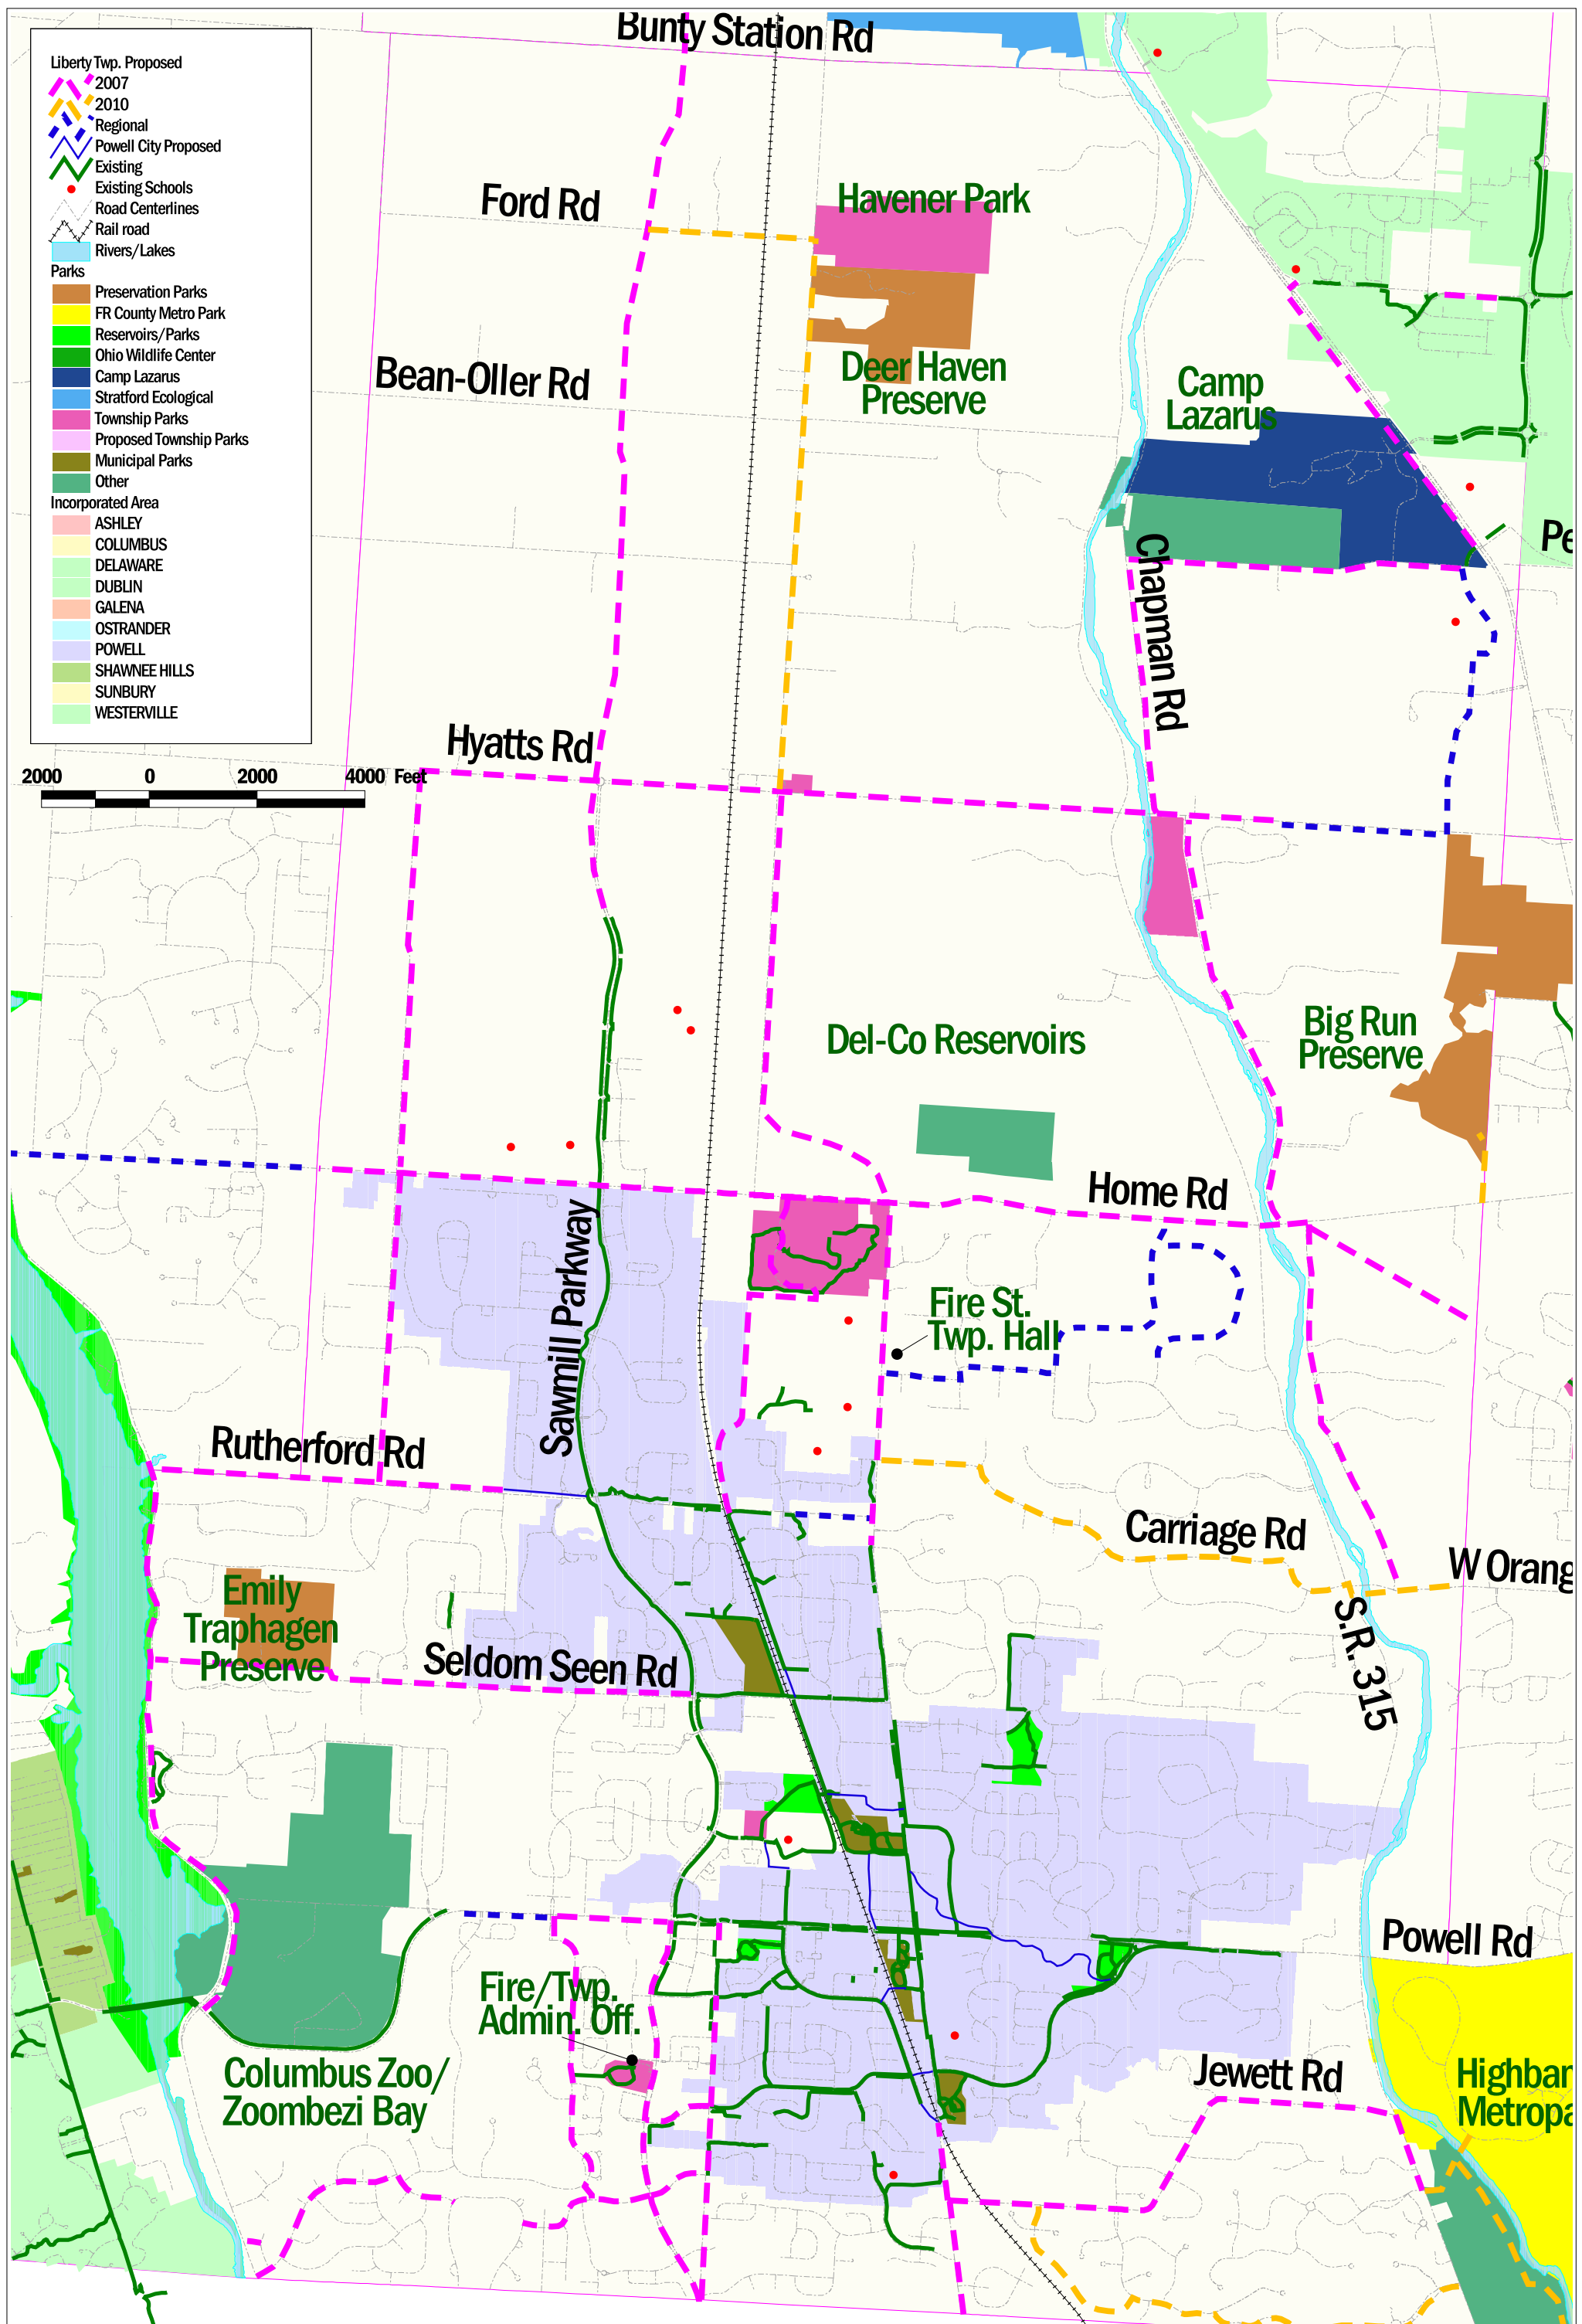

- Liberty Twp. Proposed
 - 2007
 - 2010
- Regional
- Powell City Proposed
- Existing
- Existing Schools
- Road Centerlines
- Rail road
- Rivers/Lakes
- Parks
 - Preservation Parks
 - FR County Metro Park
 - Reservoirs/Parks
 - Ohio Wildlife Center
 - Camp Lazarus
 - Stratford Ecological
 - Township Parks
 - Proposed Township Parks
 - Municipal Parks
 - Other
- Incorporated Area
 - ASHLEY
 - COLUMBUS
 - DELAWARE
 - DUBLIN
 - GALENA
 - OSTRANDER
 - POWELL
 - SHAWNEE HILLS
 - SUNBURY
 - WESTERVILLE

Liberty Township Trail Plan

Prepared by the Delaware County Regional Planning Commission, 11/08/2010