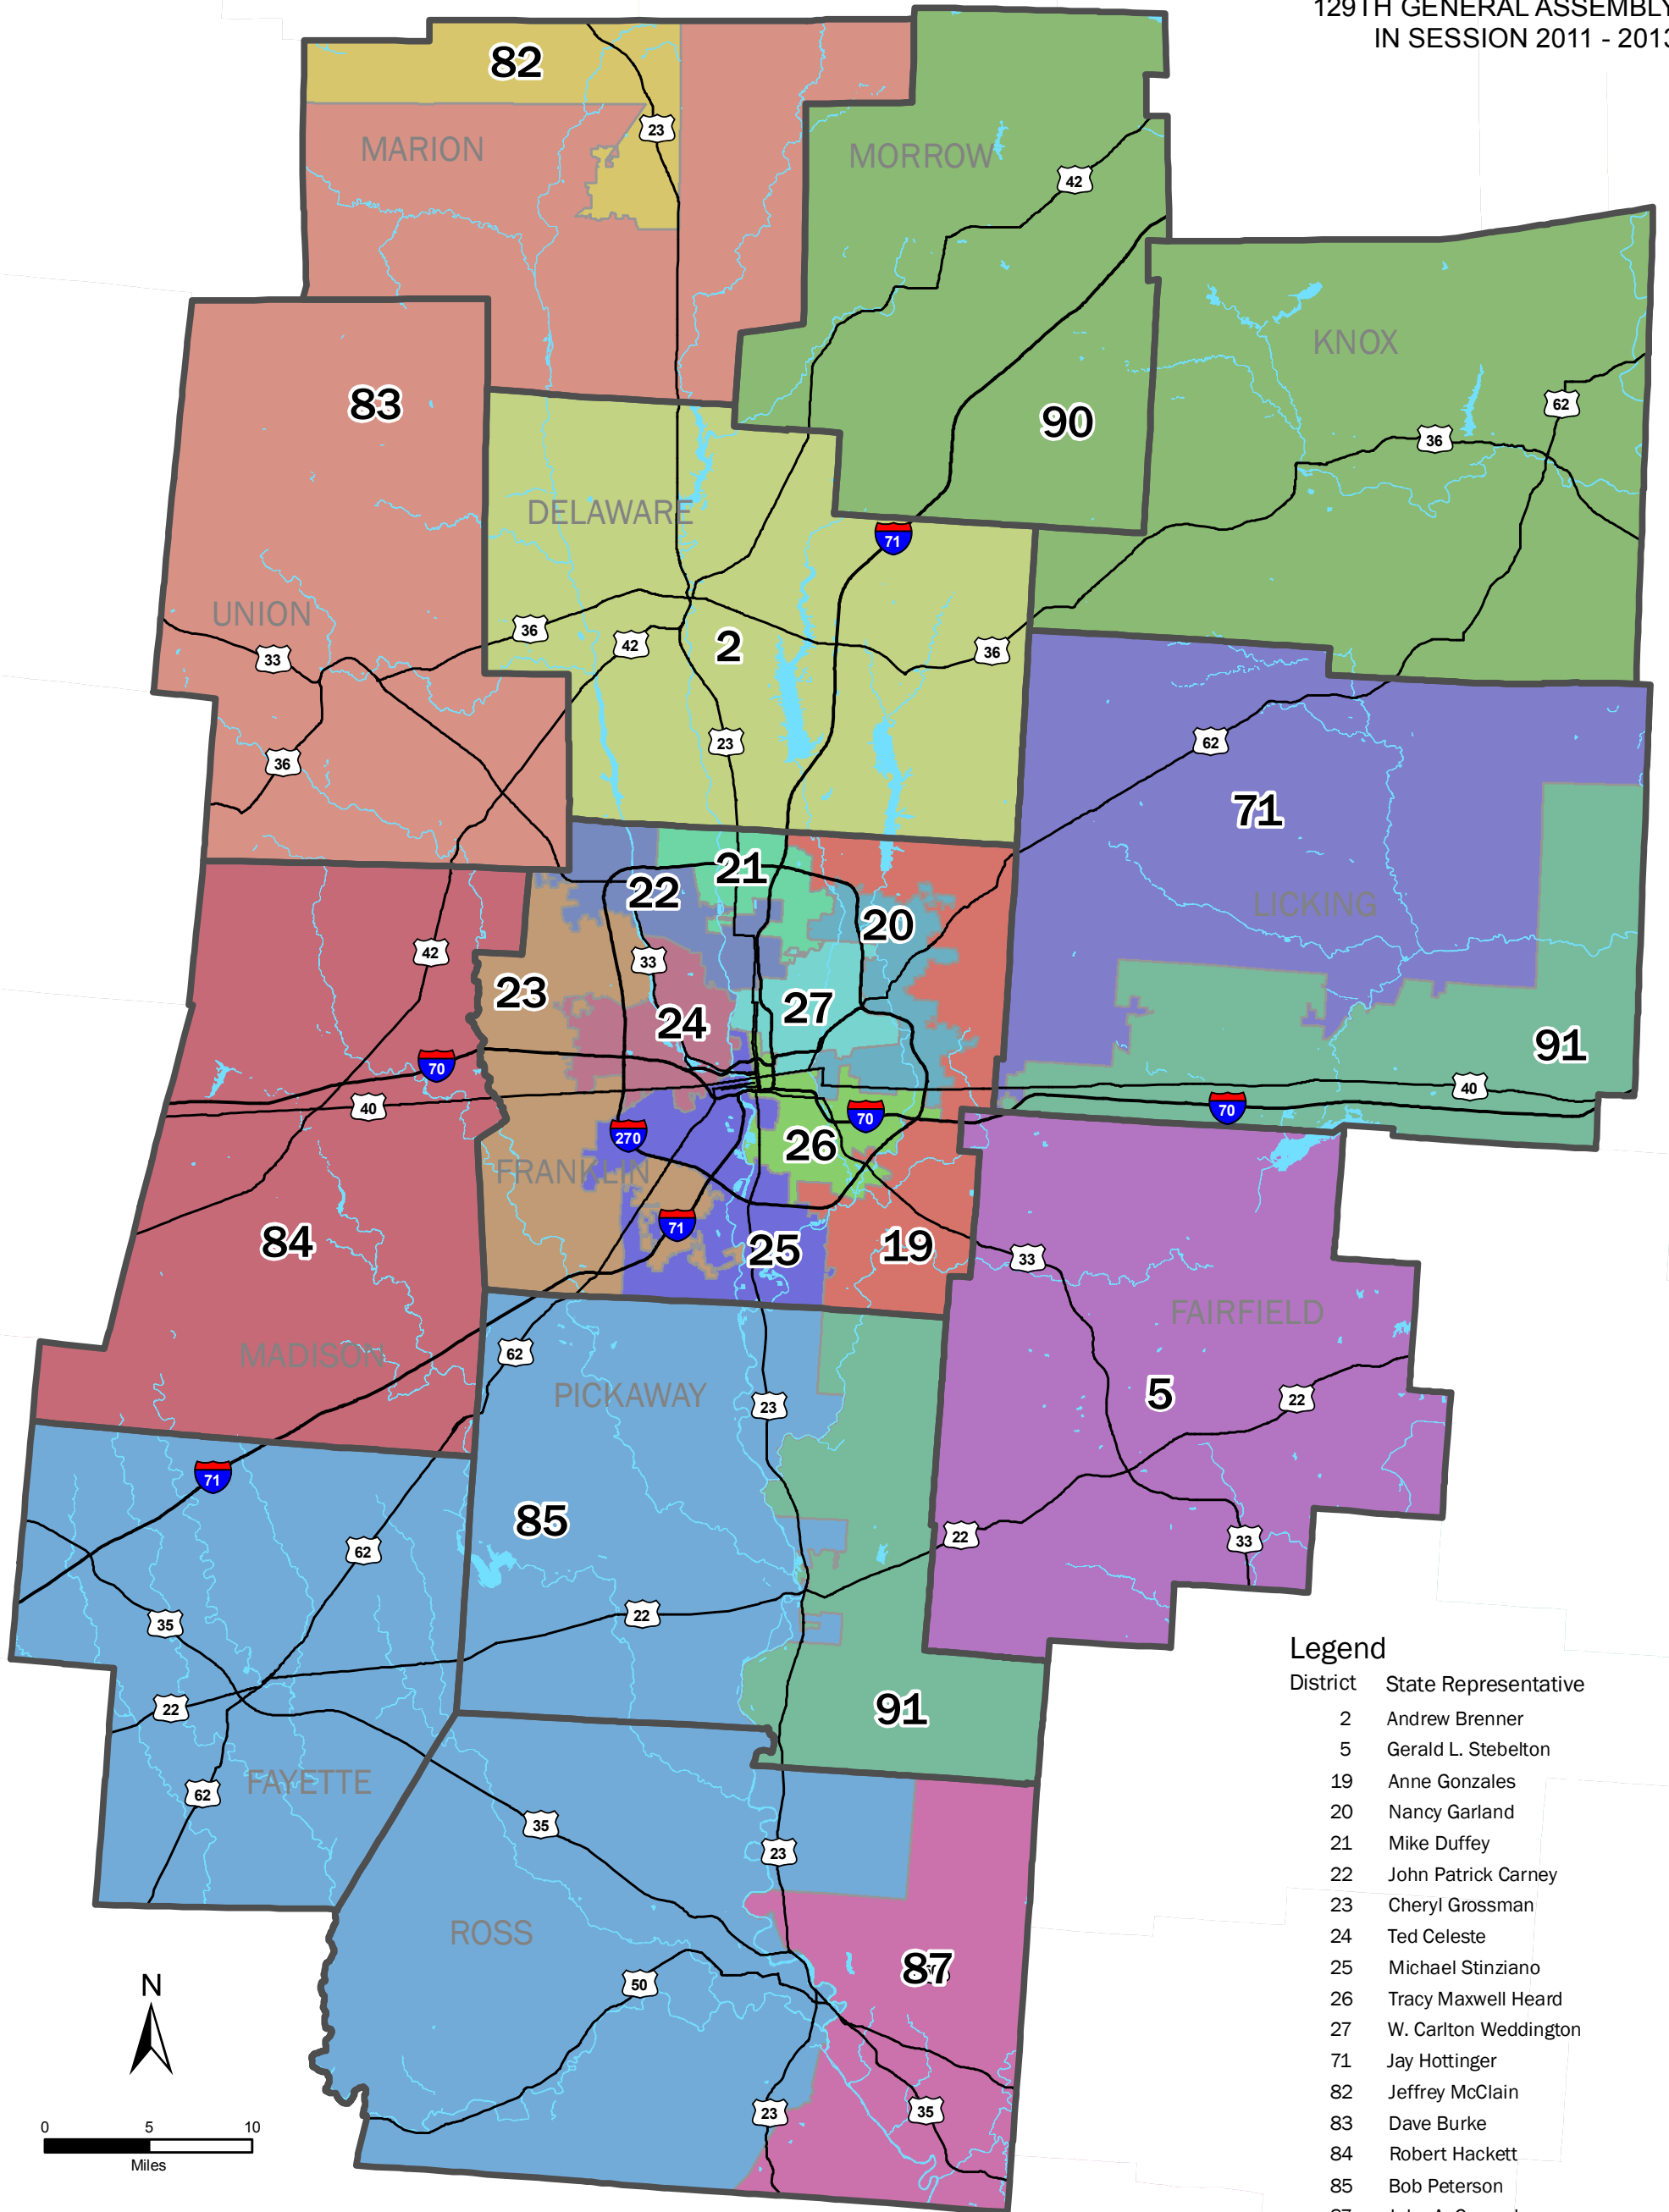

# Ohio House Districts

129TH GENERAL ASSEMBLY  
IN SESSION 2011 - 2013

## Legend

District	State Representative
2	Andrew Brenner
5	Gerald L. Stebelton
19	Anne Gonzales
20	Nancy Garland
21	Mike Duffey
22	John Patrick Carney
23	Cheryl Grossman
24	Ted Celeste
25	Michael Stinziano
26	Tracy Maxwell Heard
27	W. Carlton Weddington
71	Jay Hottinger
82	Jeffrey McClain
83	Dave Burke
84	Robert Hackett
85	Bob Peterson
87	John A. Carey, Jr
90	Margaret Ruhl
91	Bill Hayes

The information shown on this map is compiled from various sources available to us which we believe to be reliable.  
N:\arcgis\core\webdataport\Map Gallery\Leg\OhioHouse129Districts\_12cnty 11x17.mxd  
Jan 2011

Sources: ODOT, MORPC  
Current as of: January 2011

**MORPC**  
**DATA**  
**PORT**

Boundary  
Transportation  
Land Use  
Demographics  
Environmental Justice  
Environmental

**morpc**

Mid-Ohio Regional Planning Commission  
111 Liberty Street, Suite 100  
Columbus, Ohio 43215  
614.228.2663  
<http://dataport.morpc.org>  
[www.morpc.org](http://www.morpc.org)