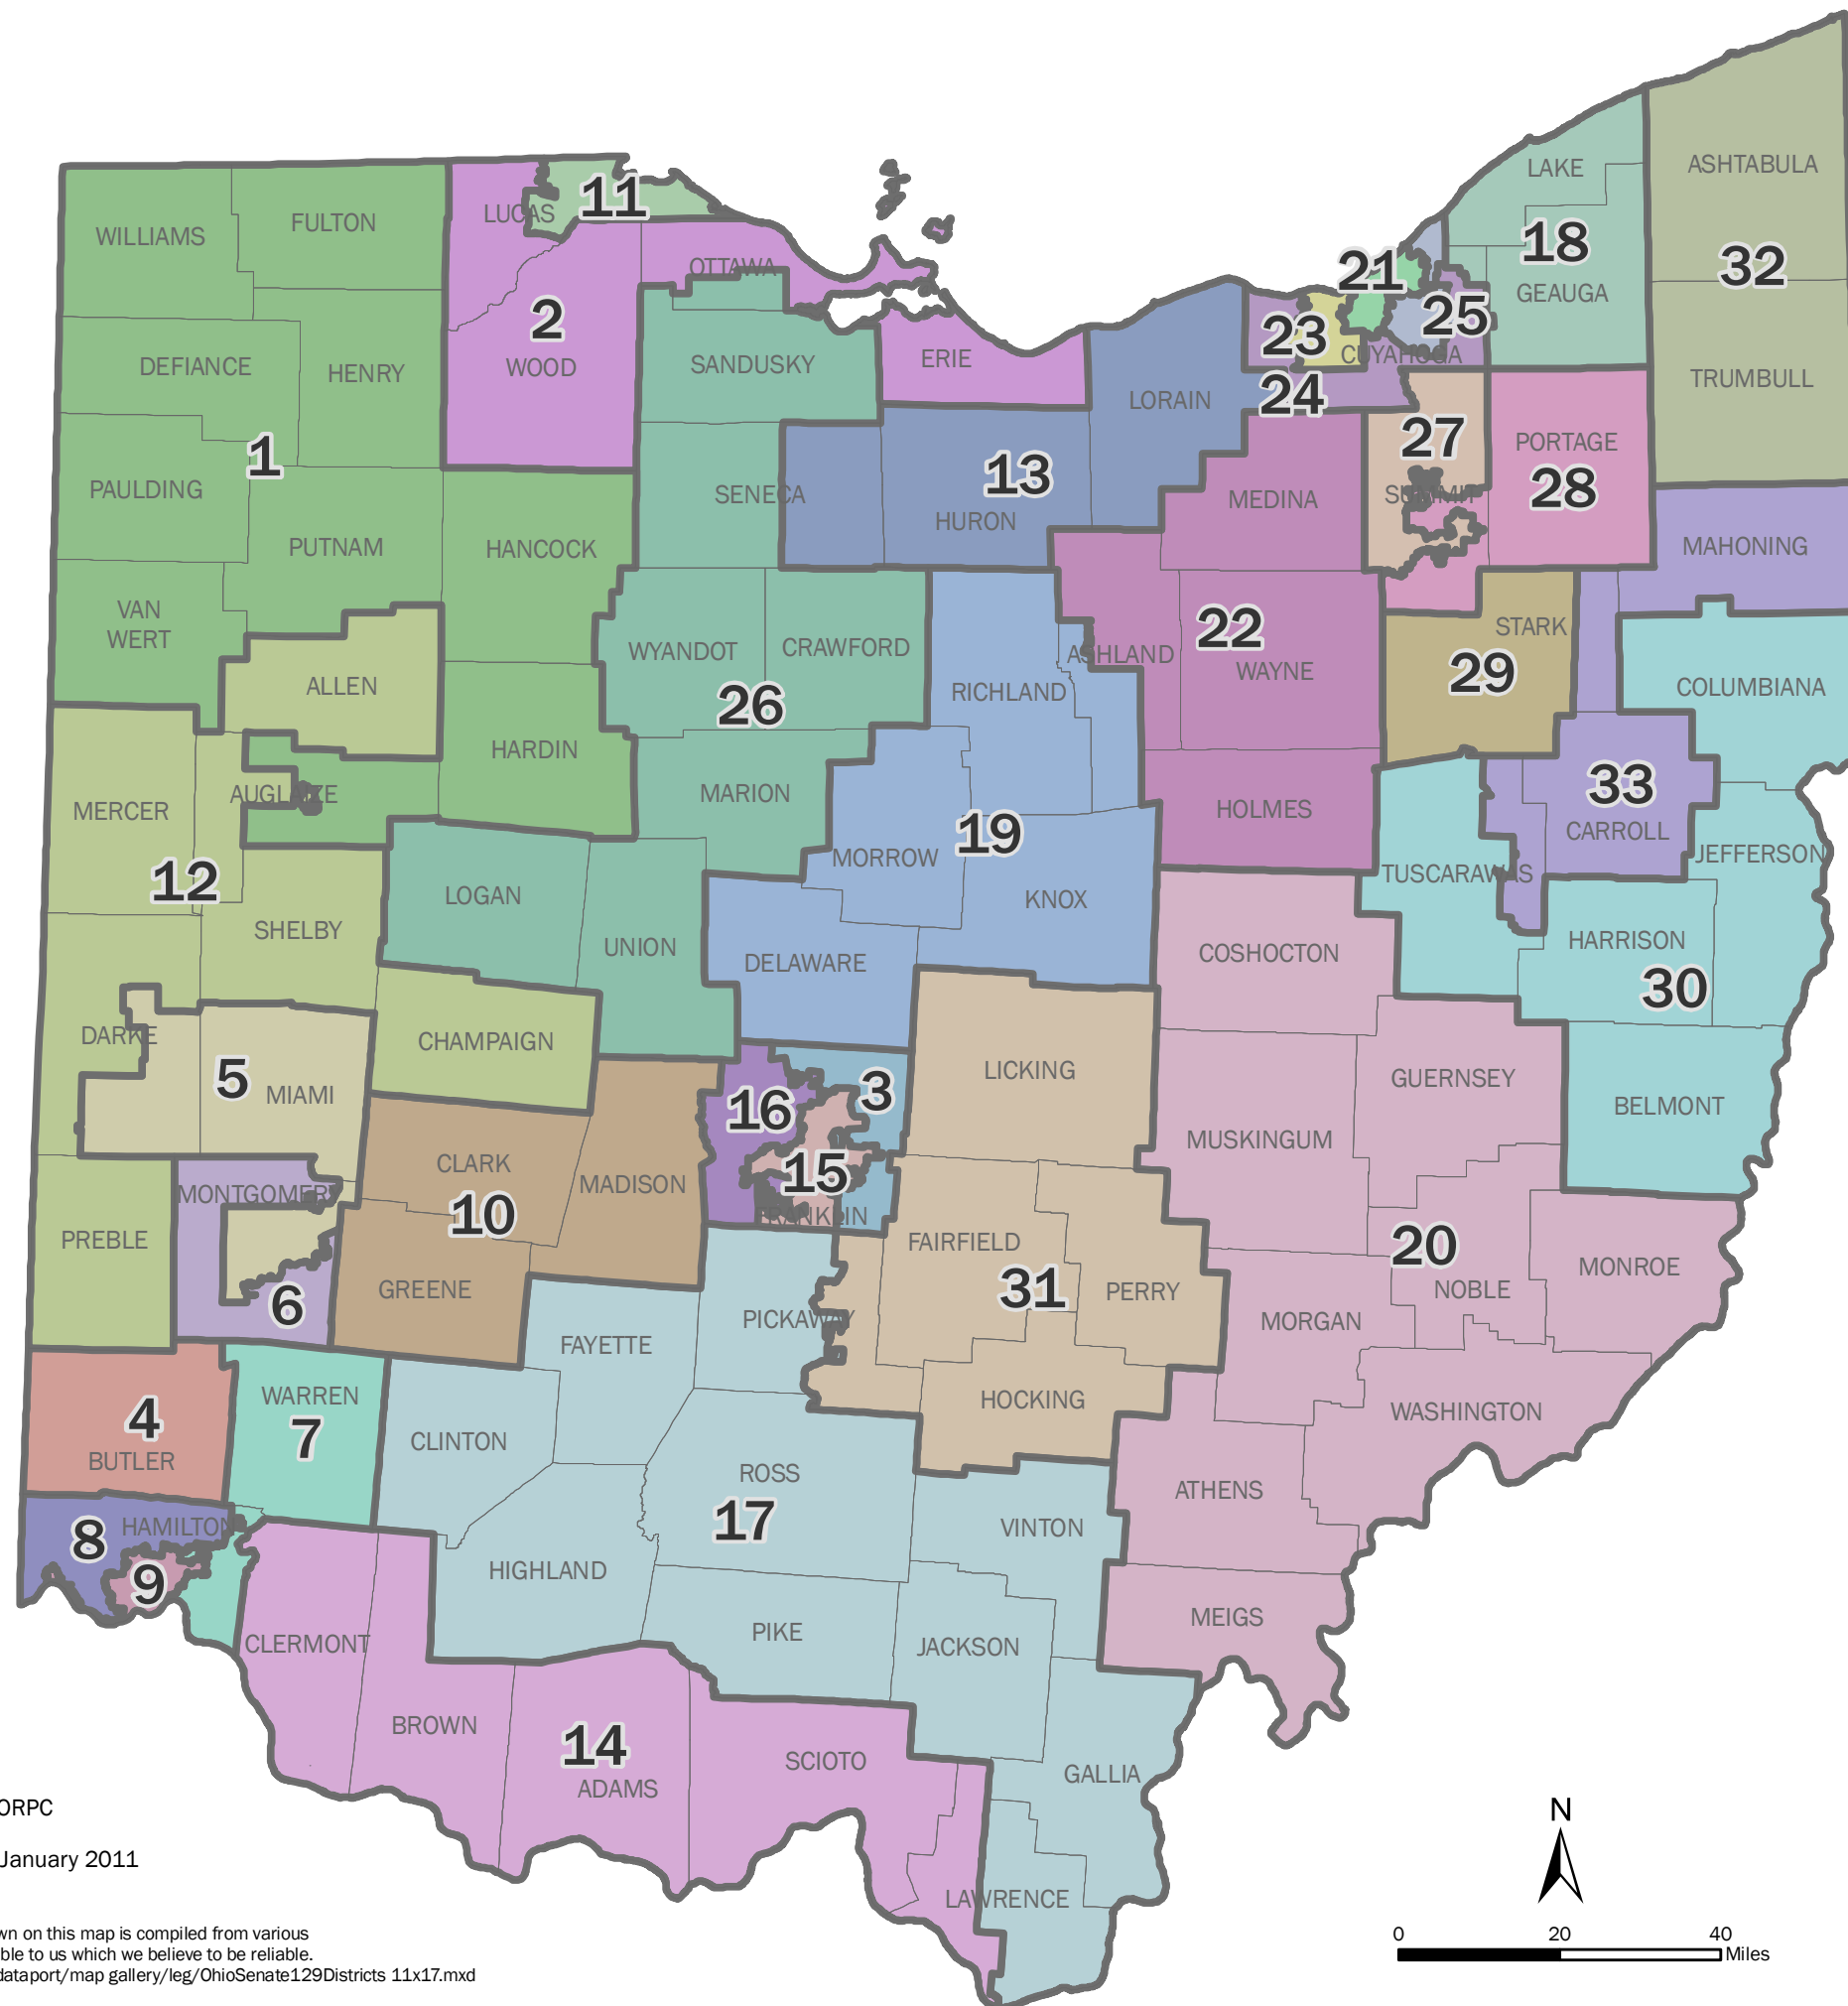

Ohio Senate Districts

129th General Assembly in session 2011 - 2013

Legend

District, Representative

- 1, Steve Buehrer
- 2, Mark Wagoner
- 3, Kevin Bacon
- 4, Gary Cates
- 5, Bill Beagle
- 6, Jon Husted
- 7, Shannon Jones
- 8, Bill Seitz
- 9, Eric Kearney
- 10, Chris Widener
- 11, Edna Brown
- 12, Keith Faber
- 13, Gayle Manning
- 14, Tom Niehuas
- 15, Charleta Tavares
- 16, Jim Hughes
- 17, David Daniels
- 18, Tim Grendell
- 19, Kris Jordan
- 20, Jimmy Stewart
- 21, Shirley A. Smith
- 22, Bob Gibbs
- 23, Mike Skindell
- 24, Tom Patton
- 25, Nina Turner
- 26, Karen Gillmor
- 27, Frank LaRose
- 28, Tom Sawyer
- 29, Scott Oelslager
- 30, Jason Wilson
- 31, Tim Schaffer
- 32, Capri S. Cafaro
- 33, Joe Schiavoni

MORPC DATA PORT

Boundary

Transportation

Land Use

Demographics

Environmental
Justice

Environmental

Ohio
Location
Map

Mid-Ohio Regional Planning Commission
111 Liberty Street, Suite 100
Columbus, Ohio 43215
614.228.2663

<http://dataport.morpc.org>
www.morpc.org

Sources:
ODOT, ESRI, MORPC

Current as of: January 2011

The information shown on this map is compiled from various sources made available to us which we believe to be reliable.
N:/arcgis/core/webdataport/map gallery/leg/OhioSenate129Districts 11x17.mxd
January 2011