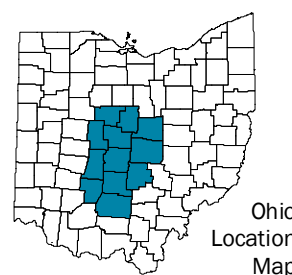

morpc

Mid-Ohio Regional Planning Commission
111 Liberty Street, Suite 100
Columbus, Ohio 43215
614.228.2663
<http://dataport.morpc.org>
www.morpc.org