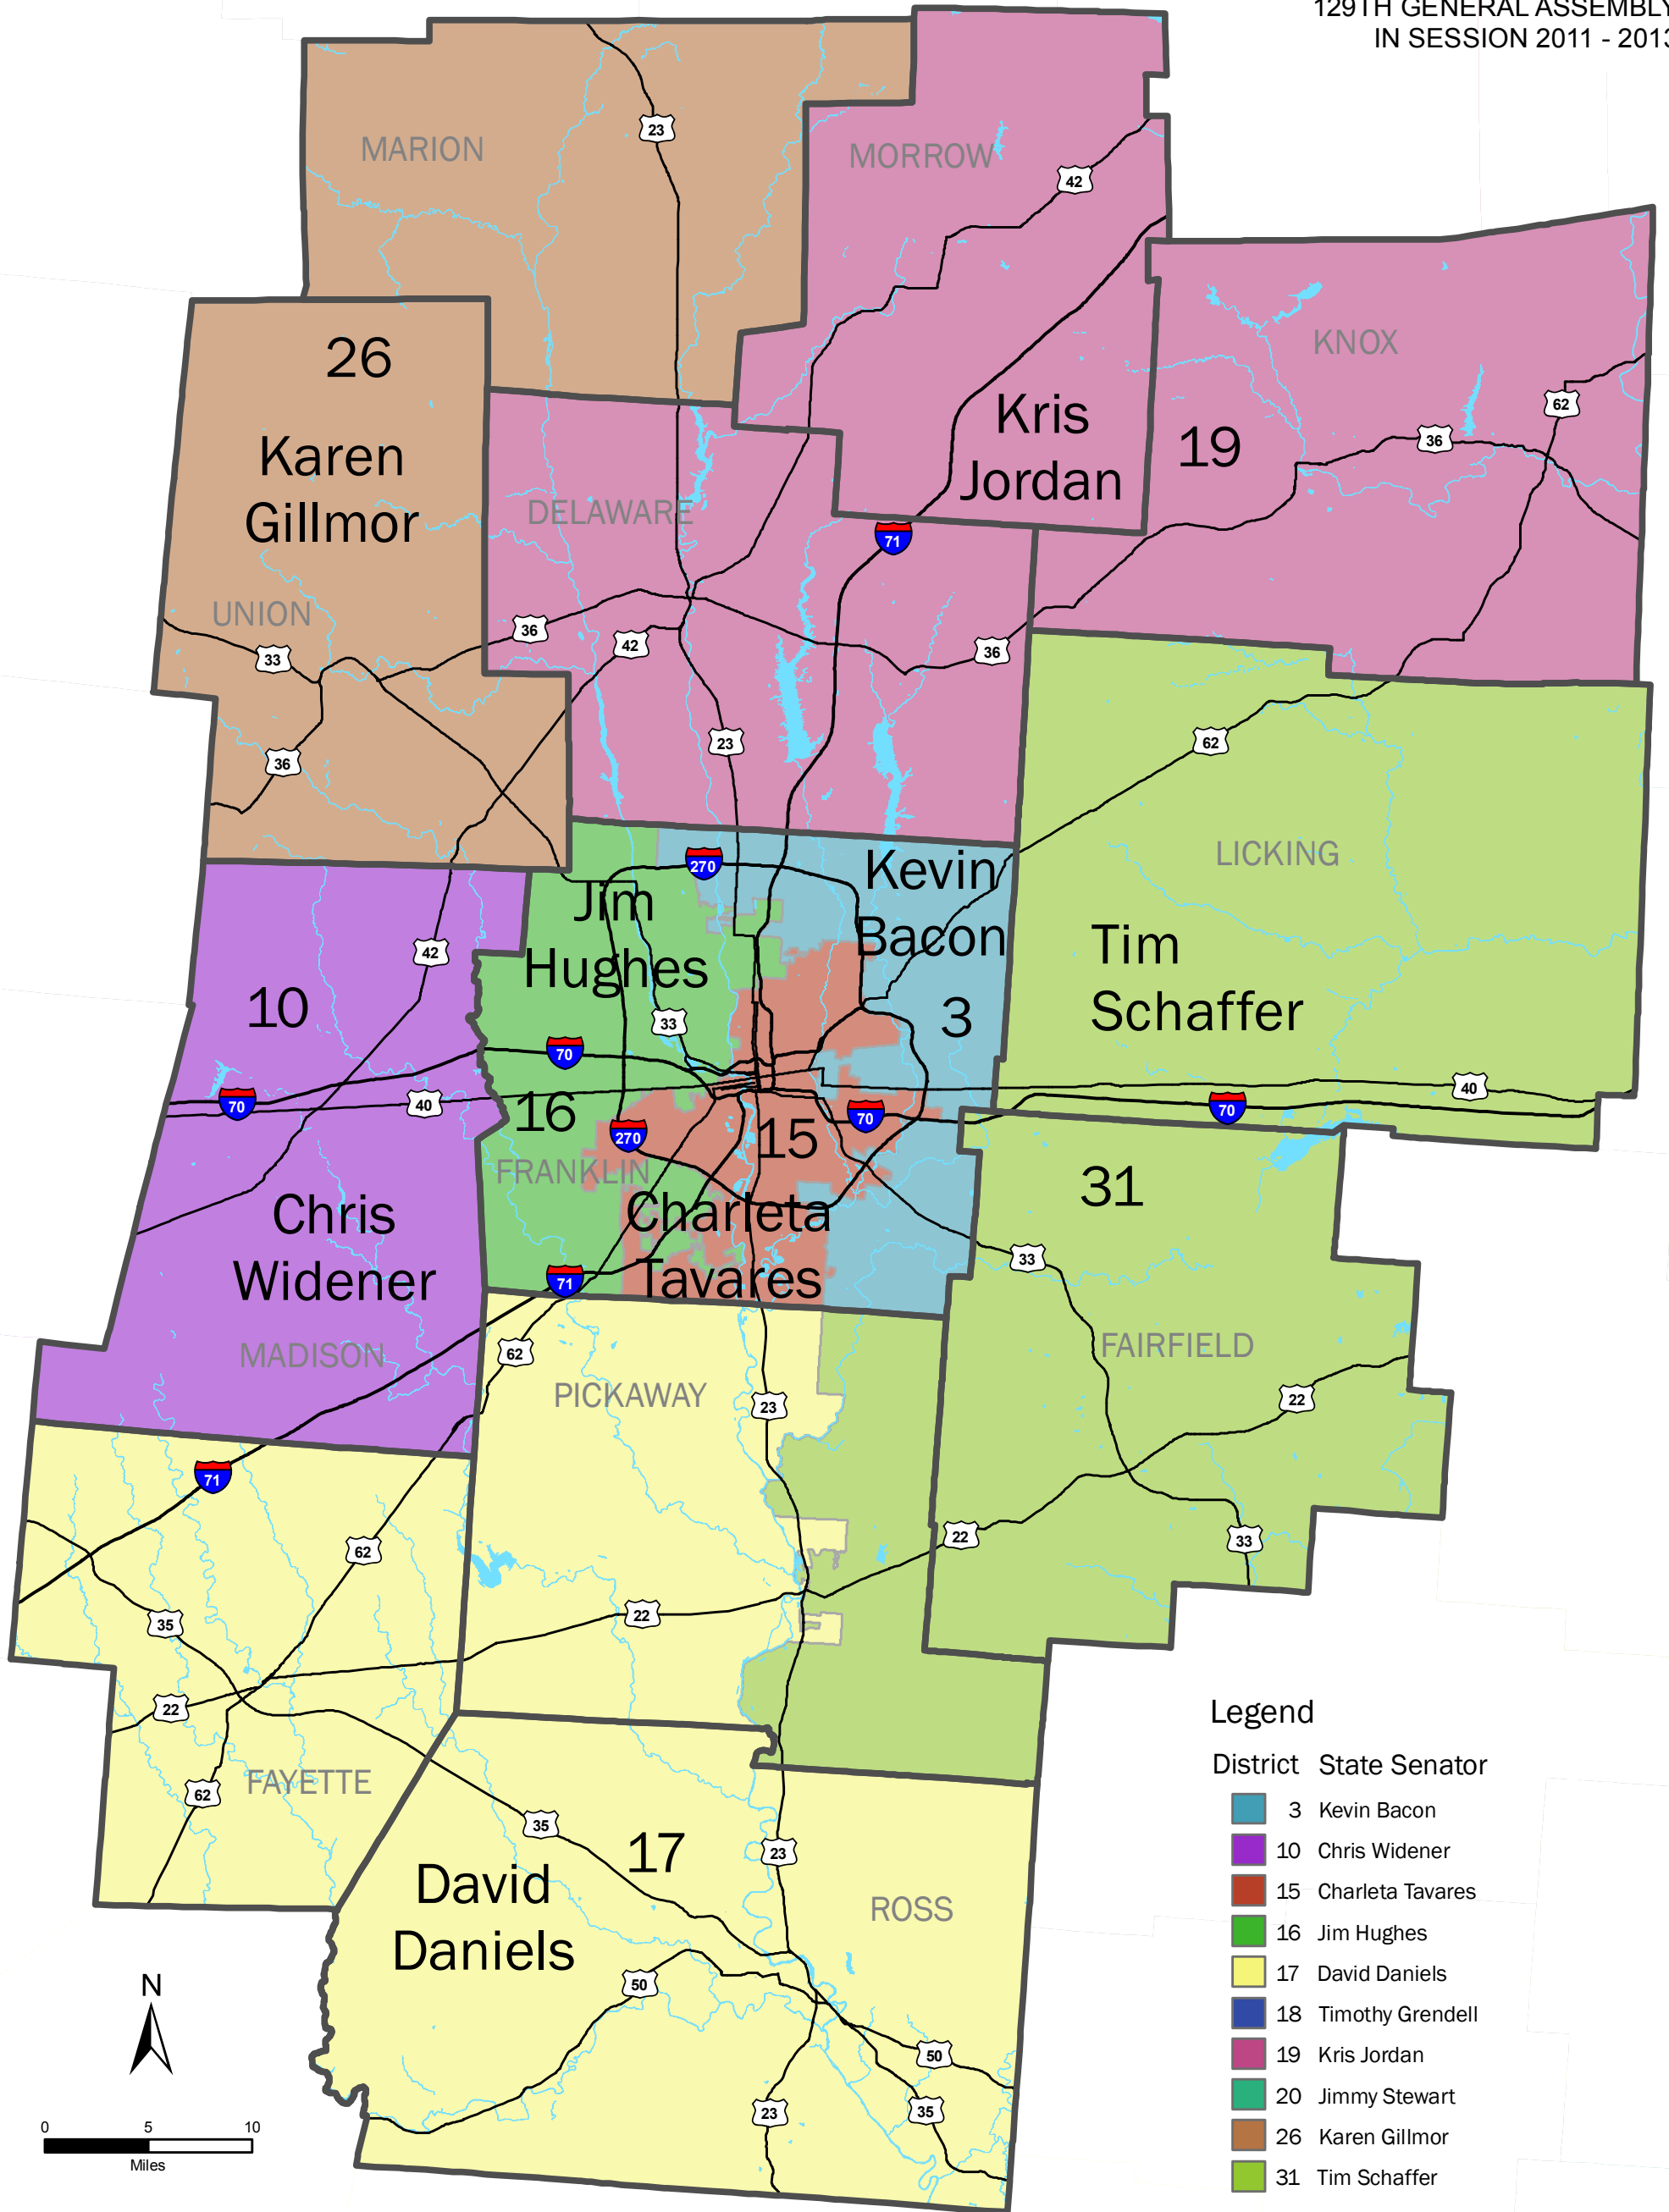

# Ohio Senate Districts

129TH GENERAL ASSEMBLY  
IN SESSION 2011 - 2013

### Legend

District	State Senator
3	Kevin Bacon
10	Chris Widener
15	Charleta Tavares
16	Jim Hughes
17	David Daniels
18	Timothy Grendell
19	Kris Jordan
20	Jimmy Stewart
26	Karen Gillmor
31	Tim Schaffer

The information shown on this map is compiled from various sources available to us which we believe to be reliable.  
N:\arcgis\core\webdataport\Map Gallery\Leg\OhioSenate129Districts\_12cnty 11x17.mxd  
Jan 2011

Sources: ODOT, MORPC  
Current as of: January 2011

**MORPC**  
**DATA**  
**PORT**

Boundary  
Transportation  
Land Use  
Demographics  
Environmental Justice  
Environmental

**morpc**

Mid-Ohio Regional Planning Commission  
111 Liberty Street, Suite 100  
Columbus, Ohio 43215  
614.228.2663  
<http://dataport.morpc.org>  
[www.morpc.org](http://www.morpc.org)