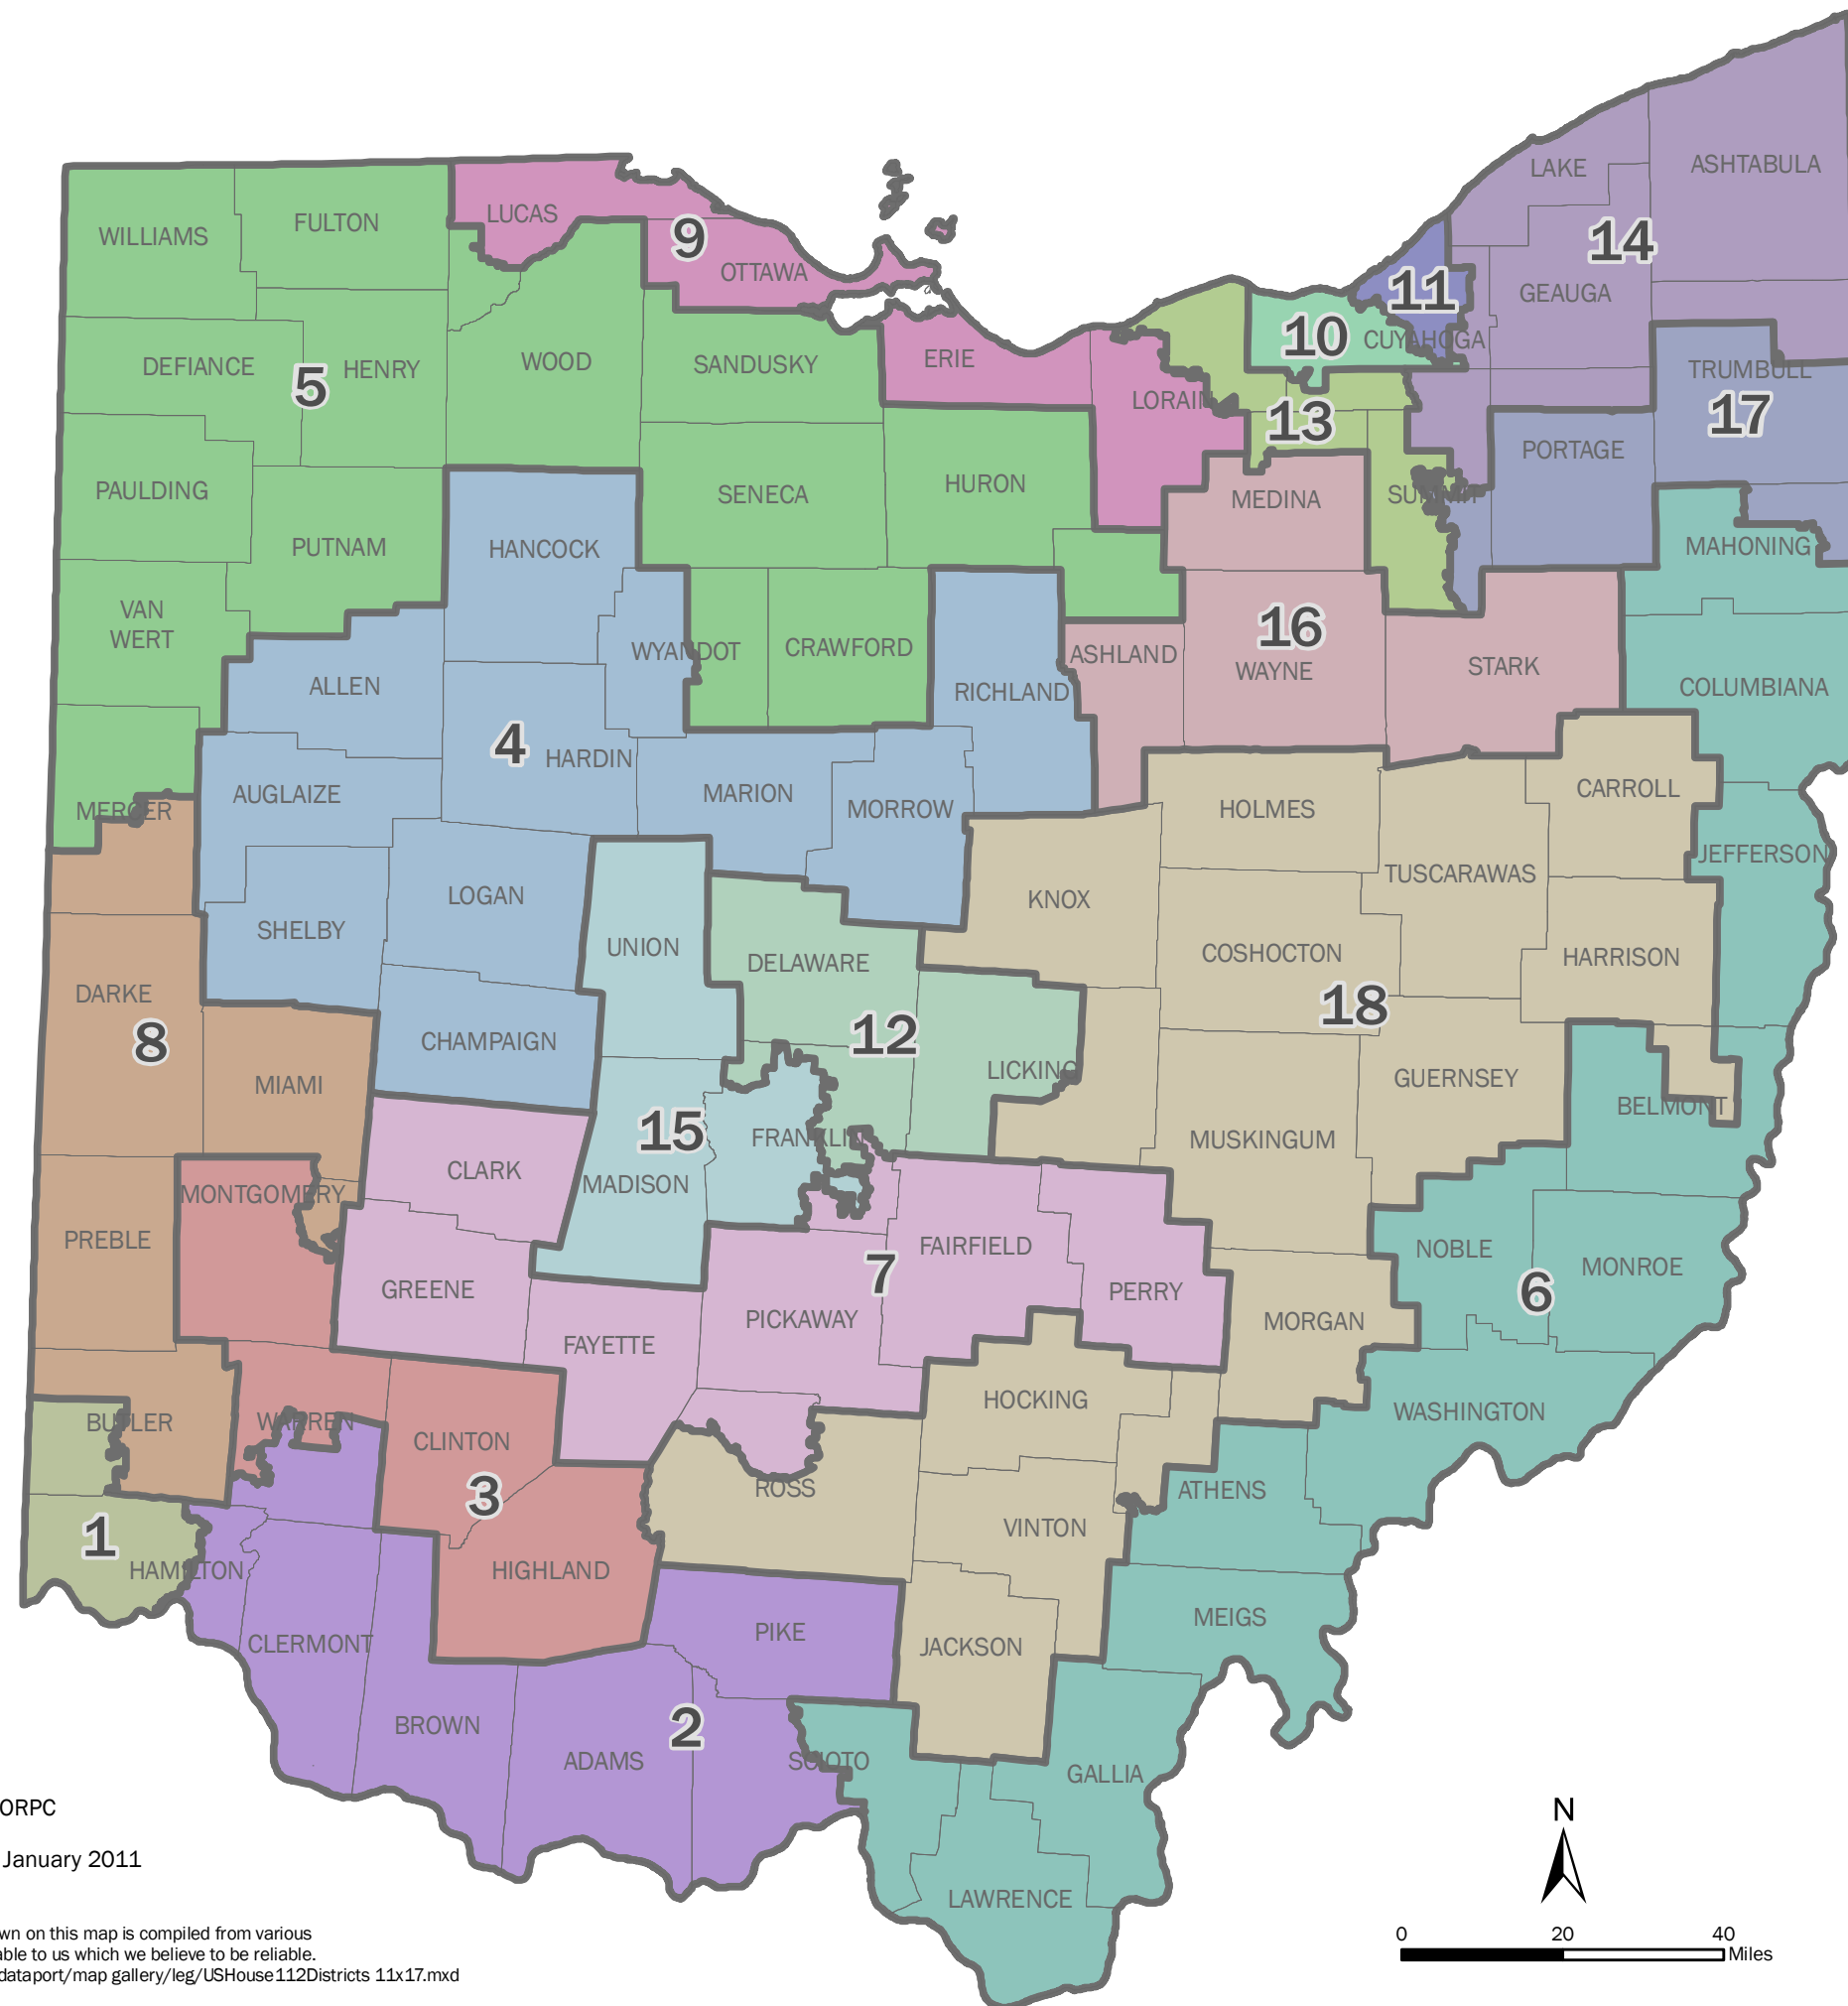

U.S. House Districts

112th United States Congress in session 2011 - 2013

- Legend**
- District, Representative
- 1, Steve Chabot
 - 2, Jean Schmidt
 - 3, Michael Turner
 - 4, Jim Jordan
 - 5, Bob Latta
 - 6, Bill Johnson
 - 7, Steve Austria
 - 8, John Boehner
 - 9, Marcy Kaptur
 - 10, Denis Kucinich
 - 11, Marcia Fudge
 - 12, Pat Tiberi
 - 13, Betty Sutton
 - 14, Steve LaTourette
 - 15, Steve Stivers
 - 16, Jim Renacci
 - 17, Tim Ryan
 - 18, Bob Gibbs

MORPC DATA PORT

- Boundary
- Transportation
- Land Use
- Demographics
- Environmental Justice
- Environmental

Sources: ODOT, ESRI, MORPC

Current as of: January 2011

The information shown on this map is compiled from various sources made available to us which we believe to be reliable.
 N:/arcgis/core/webdataport/map gallery/leg/USHouse112Districts 11x17.mxd
 January 2011

morpc
 Mid-Ohio Regional Planning Commission
 111 Liberty Street, Suite 100
 Columbus, Ohio 43215
 614.228.2663

<http://dataport.morpc.org>
www.morpc.org