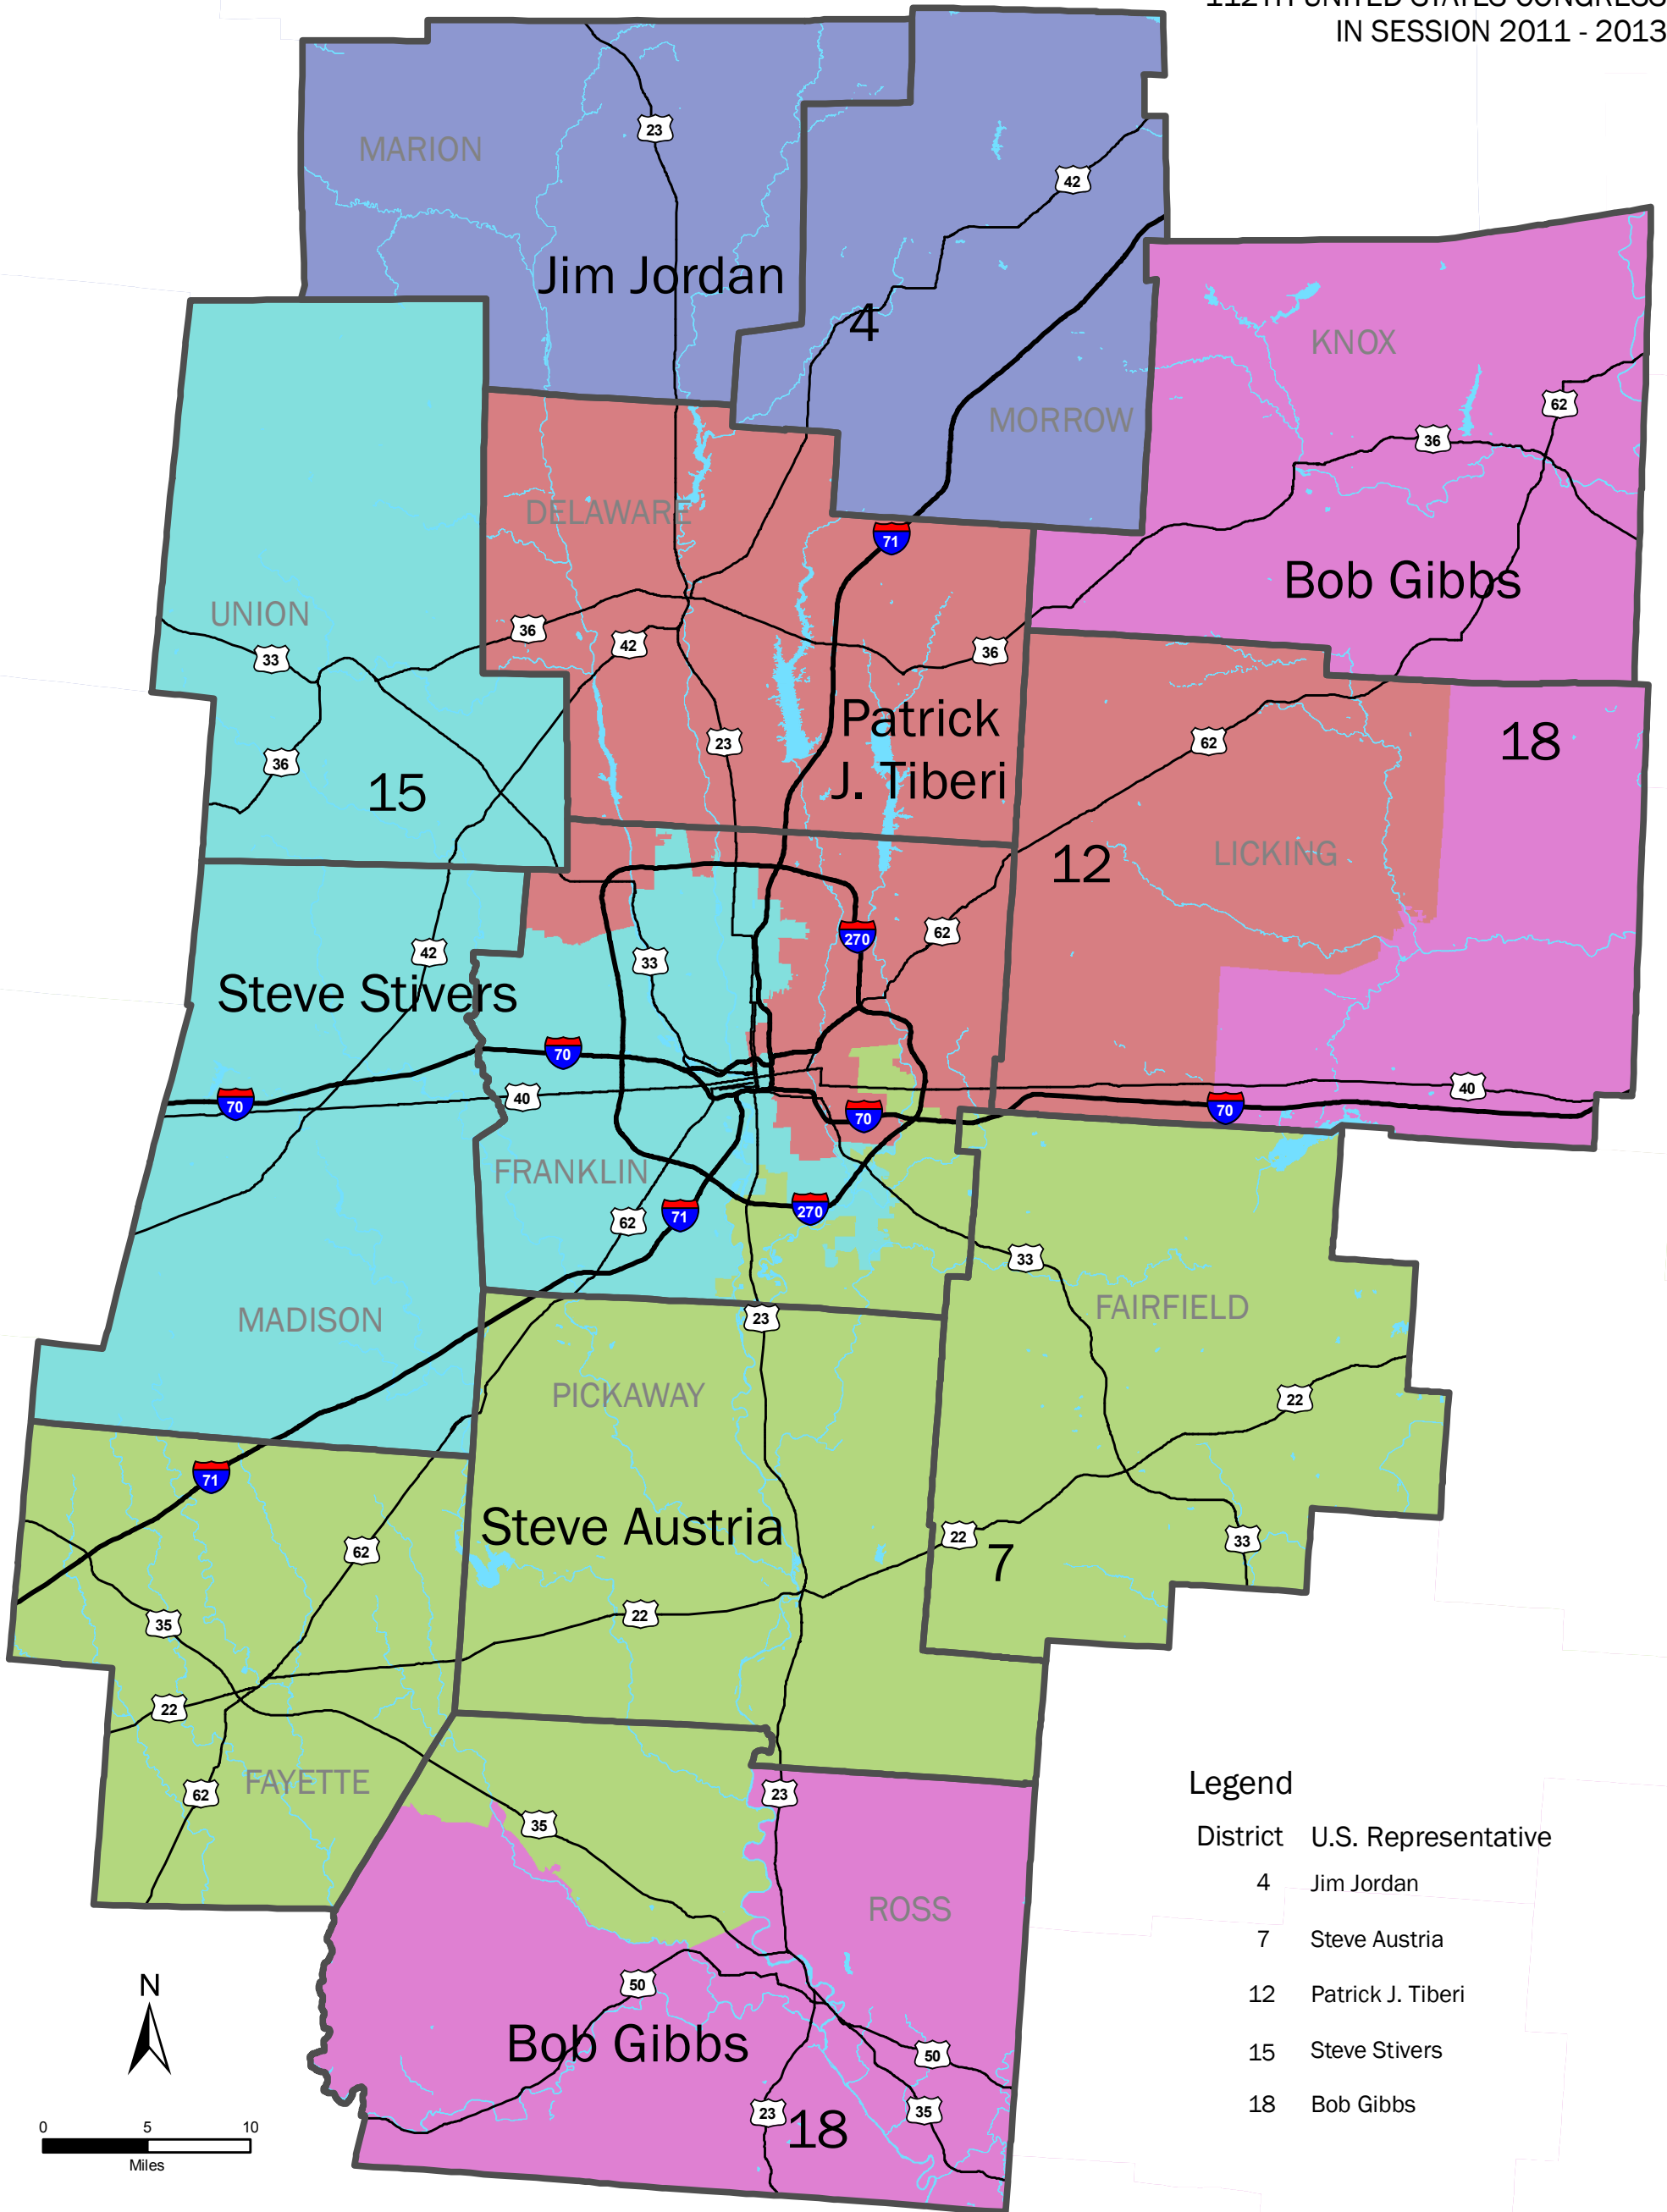

U.S. House Districts

112TH UNITED STATES CONGRESS
IN SESSION 2011 - 2013

Legend

District	U.S. Representative
4	Jim Jordan
7	Steve Austria
12	Patrick J. Tiberi
15	Steve Stivers
18	Bob Gibbs

The information shown on this map is compiled from various sources available to us which we believe to be reliable.
N:\arcgis\core\webdataport\Map Gallery\Leg\USHouse112Districts_12cnty 11x17.mxd
Jan 2011

Sources: ODOT, MORPC
Current as of: January 2011

MORPC
DATA
PORT

Boundary
Transportation
Land Use
Demographics
Environmental Justice
Environmental

Ohio
Location
Map

morpc

Mid-Ohio Regional Planning Commission
111 Liberty Street, Suite 100
Columbus, Ohio 43215
614.228.2663
<http://dataport.morpc.org>
www.morpc.org