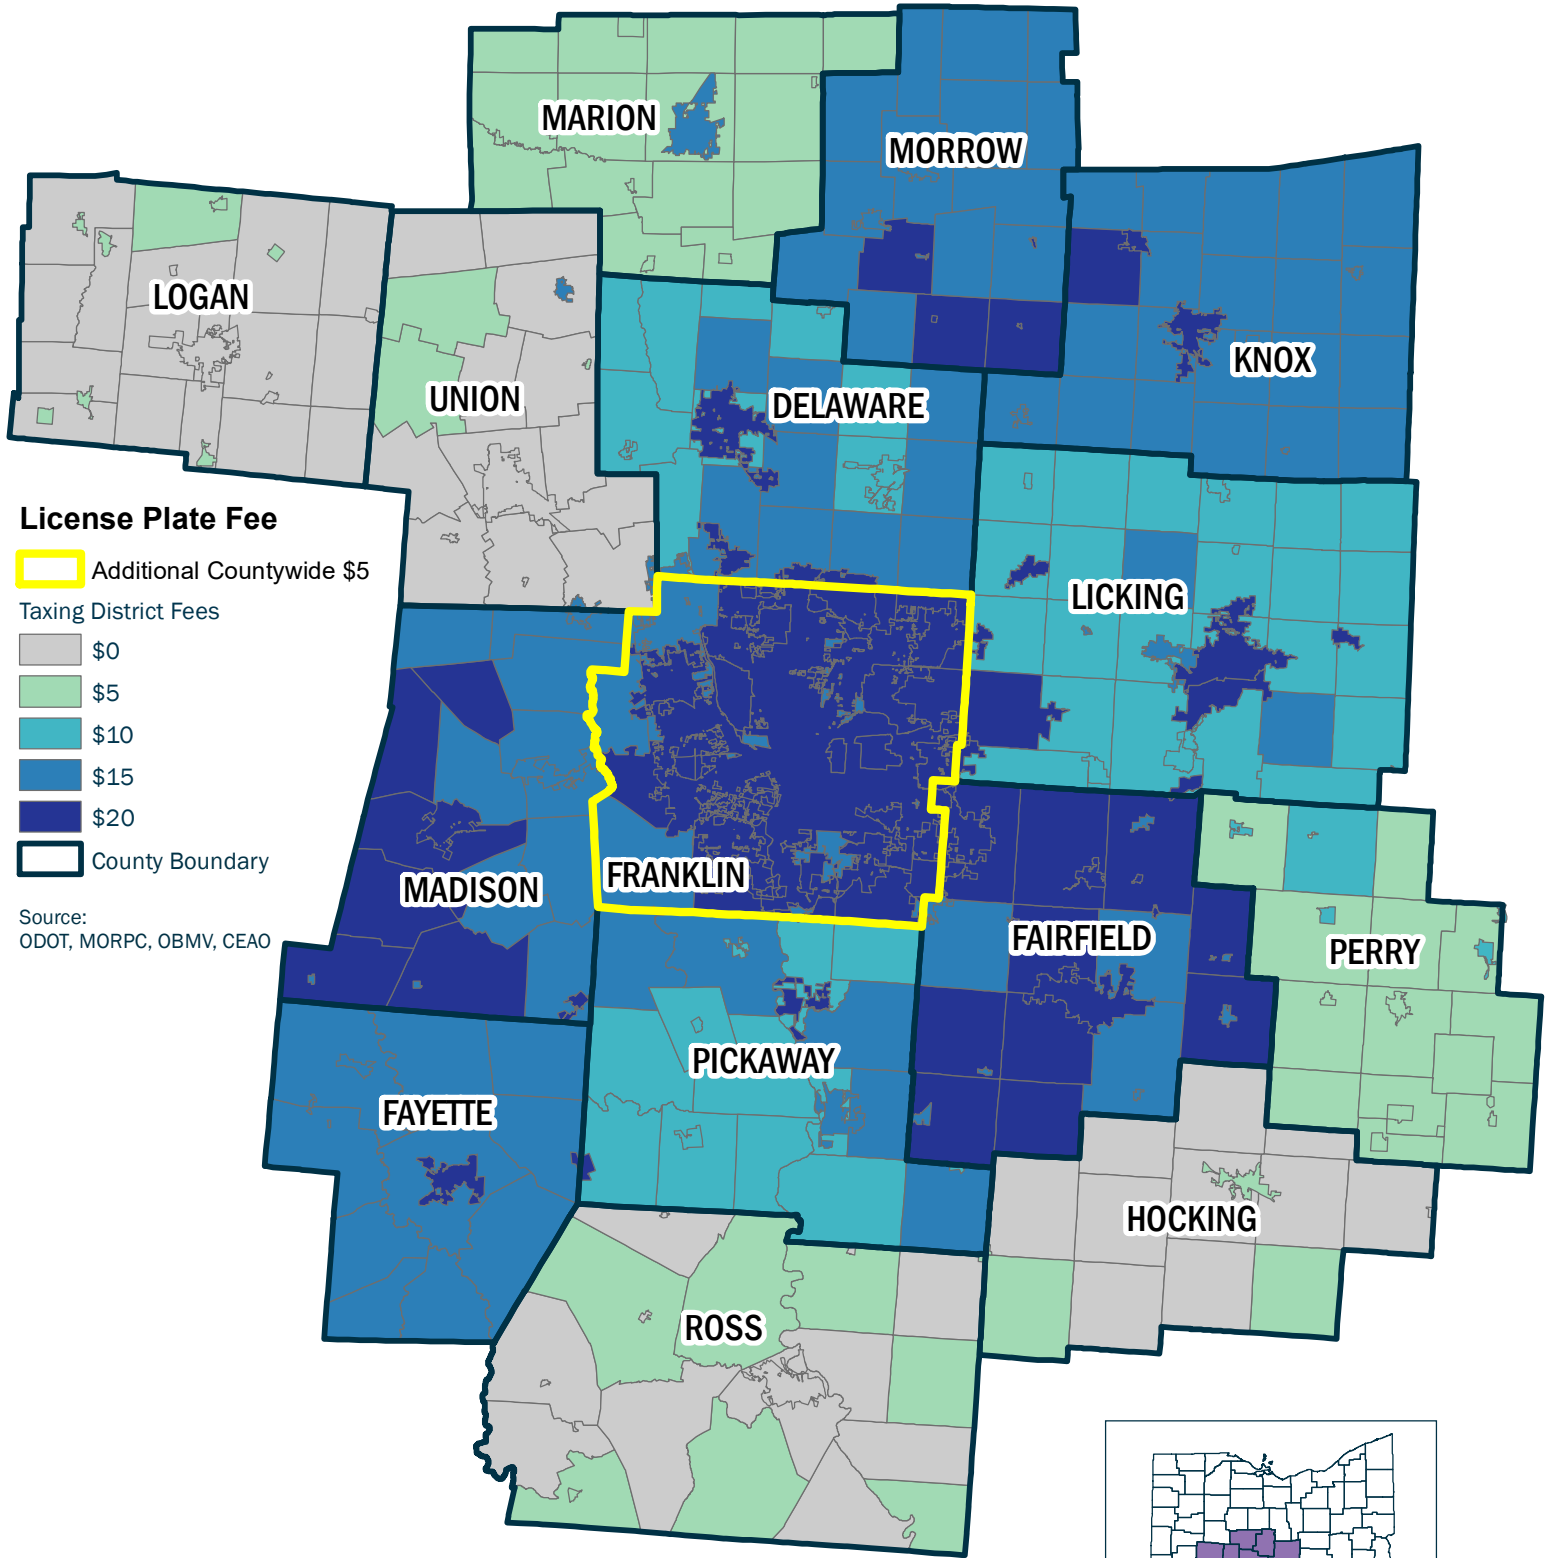

Ohio Bureau of Motor Vehicles Permissive License Plate Fees 2018

The information shown on this map is compiled from various sources available to us which we believe to be reliable.

N:\ArcGIS\REQUESTS\Internal\License Plate Fees Map\15cntyLicenseFees_byMunicipality_2018_\$5 fee.mxd
5/7/2018

Ohio Location Map