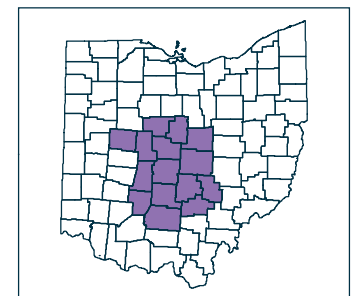

Ohio Bureau of Motor Vehicles Permissive License Plate Fees 2018

The information shown on this map is compiled from various sources available to us which we believe to be reliable.

N:\ArcGIS\REQUESTS\Internal\License Plate Fees Map\15cntyLicenseFees_byMunicipality_2018_\$5 fee.mxd
5/7/2018

Ohio Location Map