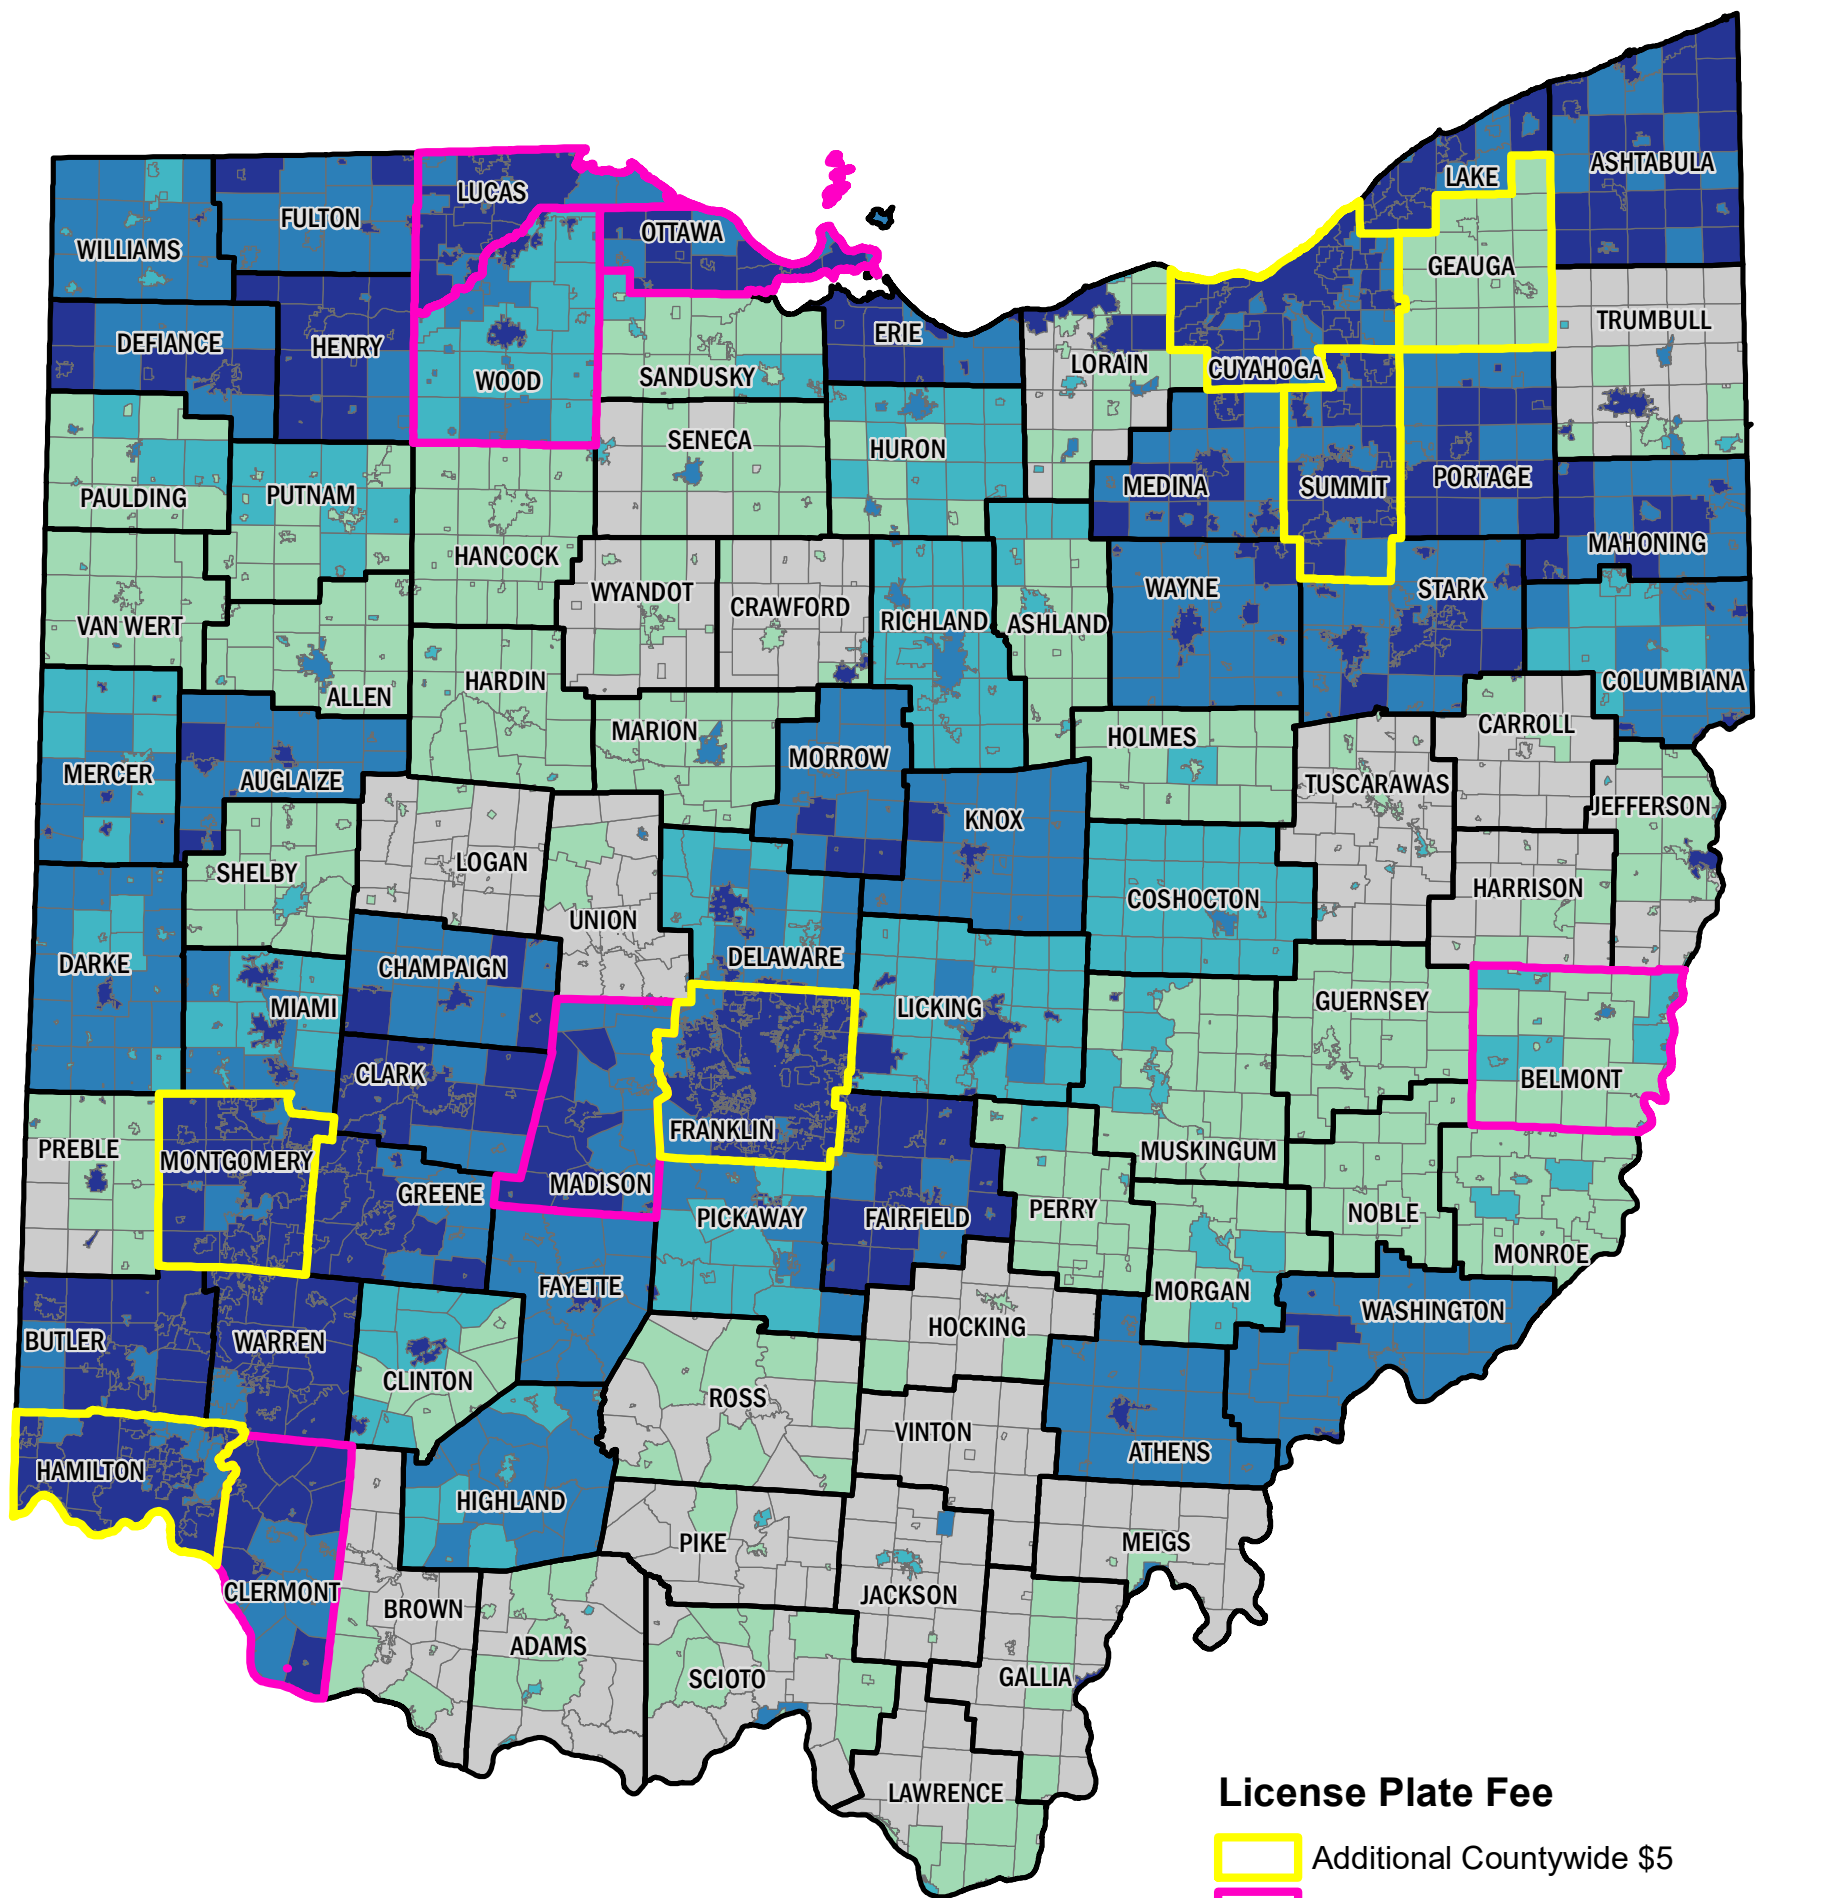

Ohio Bureau of Motor Vehicles Permissive License Plate Fees 2018

The information shown on this map is compiled from various sources available to us which we believe to be reliable.

N:\ArcGIS\REQUESTS\Internal\License Plate Fees Map\15cntyLicenseFees_byMunicipality_2018_\$5 fee.mxd
5/7/2018

Ohio Location Map

Ohio Bureau of Motor Vehicles Permissive License Plate Fees

2018

License Plate Fee

- Additional Countywide \$5
- Pending Additional Countywide \$5

Taxing District Fees

- \$0
- \$5
- \$10
- \$15
- \$20

Source:
ODOT, MORPC, OBMV, CEAO

The information shown on this map is compiled from various sources available to us which we believe to be reliable.
N:\ArcGIS\REQUESTS\Internal\License Plate Fees Map\OHIO_LicenseFees_byMunicipality_2018_five dollar license plate tax.mxd
5/7/2018