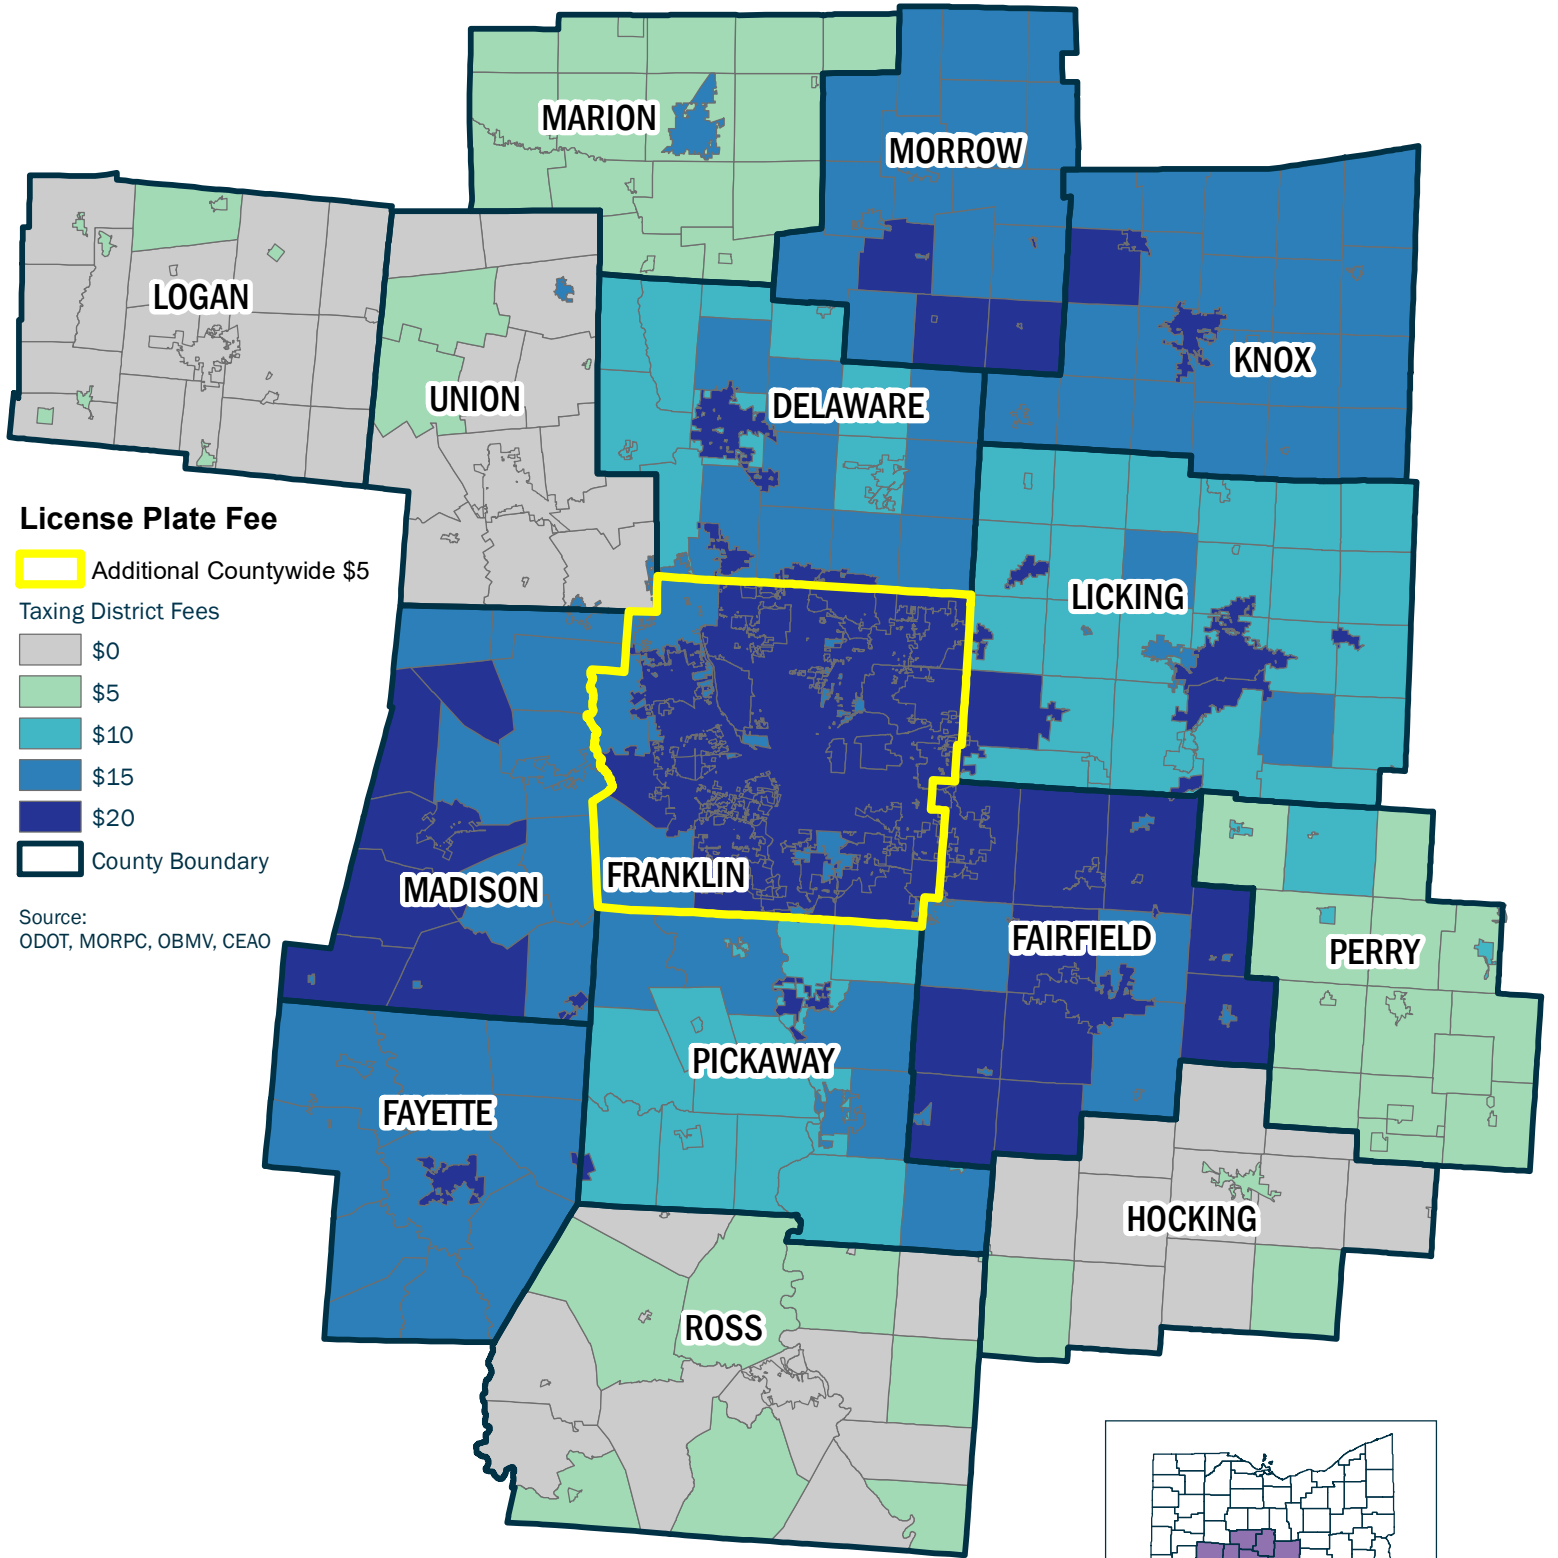

Ohio Bureau of Motor Vehicles Permissive License Plate Fees 2018

The information shown on this map is compiled from various sources available to us which we believe to be reliable.

N:\ArcGIS\REQUESTS\Internal\License Plate Fees Map\15cntyLicenseFees_byMunicipality_2018_\$5 fee.mxd
5/7/2018

Ohio Location Map

Ohio Bureau of Motor Vehicles Permissive License Plate Fees

2018

License Plate Fee

- Additional Countywide \$5
- Pending Additional Countywide \$5

Taxing District Fees

- \$0
- \$5
- \$10
- \$15
- \$20

Source:
ODOT, MORPC, OBMV, CEAO

The information shown on this map is compiled from various sources available to us which we believe to be reliable.
N:\ArcGIS\REQUESTS\Internal\License Plate Fees Map\OHIO_LicenseFees_byMunicipality_2018_five dollar license plate tax.mxd
5/7/2018