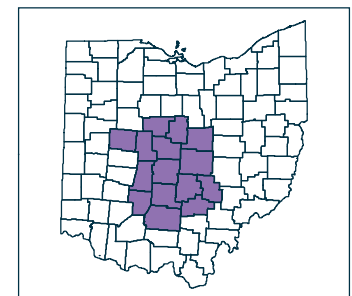

Ohio Bureau of Motor Vehicles Permissive License Plate Fees 2018

The information shown on this map is compiled from various sources available to us which we believe to be reliable.

N:\ArcGIS\REQUESTS\Internal\License Plate Fees Map\15cntyLicenseFees_byMunicipality_2018_\$5 fee.mxd
5/7/2018

Ohio Location Map

Ohio Bureau of Motor Vehicles Permissive License Plate Fees

2018

License Plate Fee

- Additional Countywide \$5
- Pending Additional Countywide \$5

Taxing District Fees

- \$0
- \$5
- \$10
- \$15
- \$20

Source:
ODOT, MORPC, OBMV, CEAO

The information shown on this map is compiled from various sources available to us which we believe to be reliable.
N:\ArcGIS\REQUESTS\Internal\License Plate Fees Map\OHIO_LicenseFees_byMunicipality_2018_five dollar license plate tax.mxd
5/7/2018