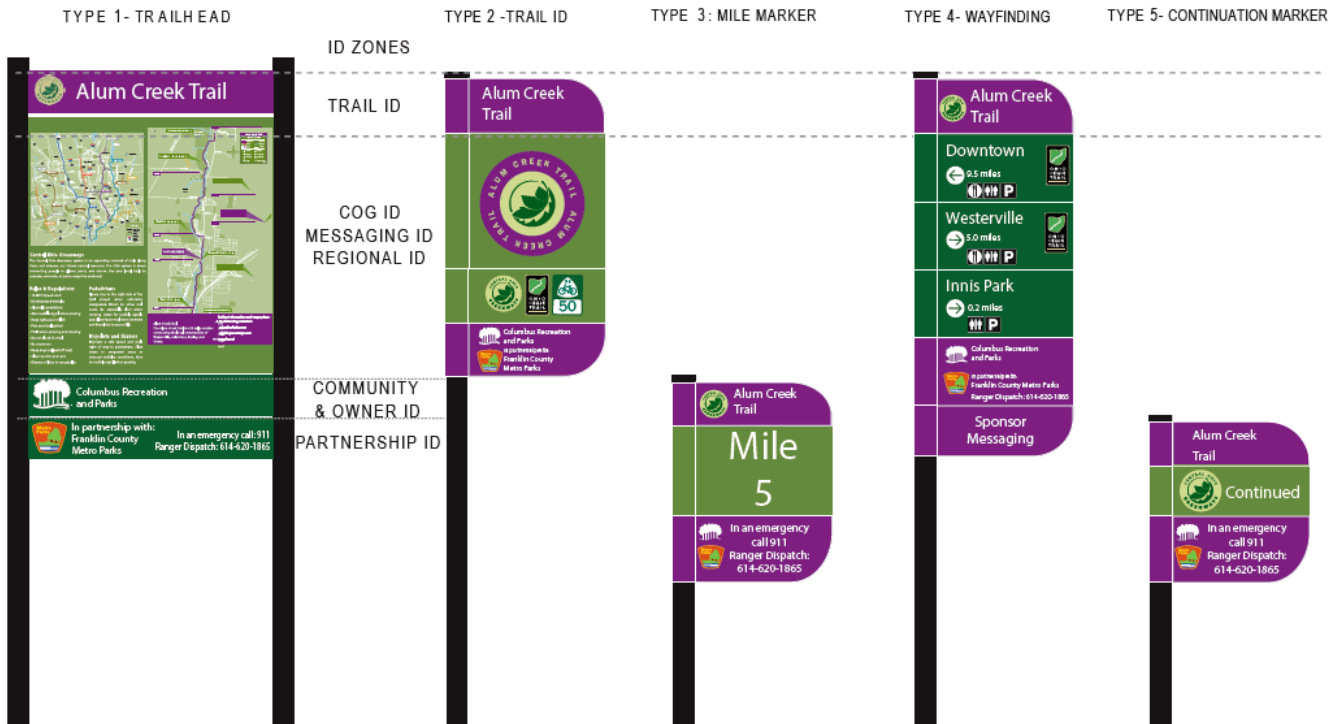

CURRENT TRAIL SIGNAGE

PROPOSED TRAIL SIGNAGE

Trail Community and Partnership Identity

Signs throughout the COG trail network shall maintain common zones designated for specific messaging.

Partnership ID and Integrated Trails and Sponsorship panels are an optional add-on for those communities and trail systems with maintenance or other partner and sponsorship agreements.