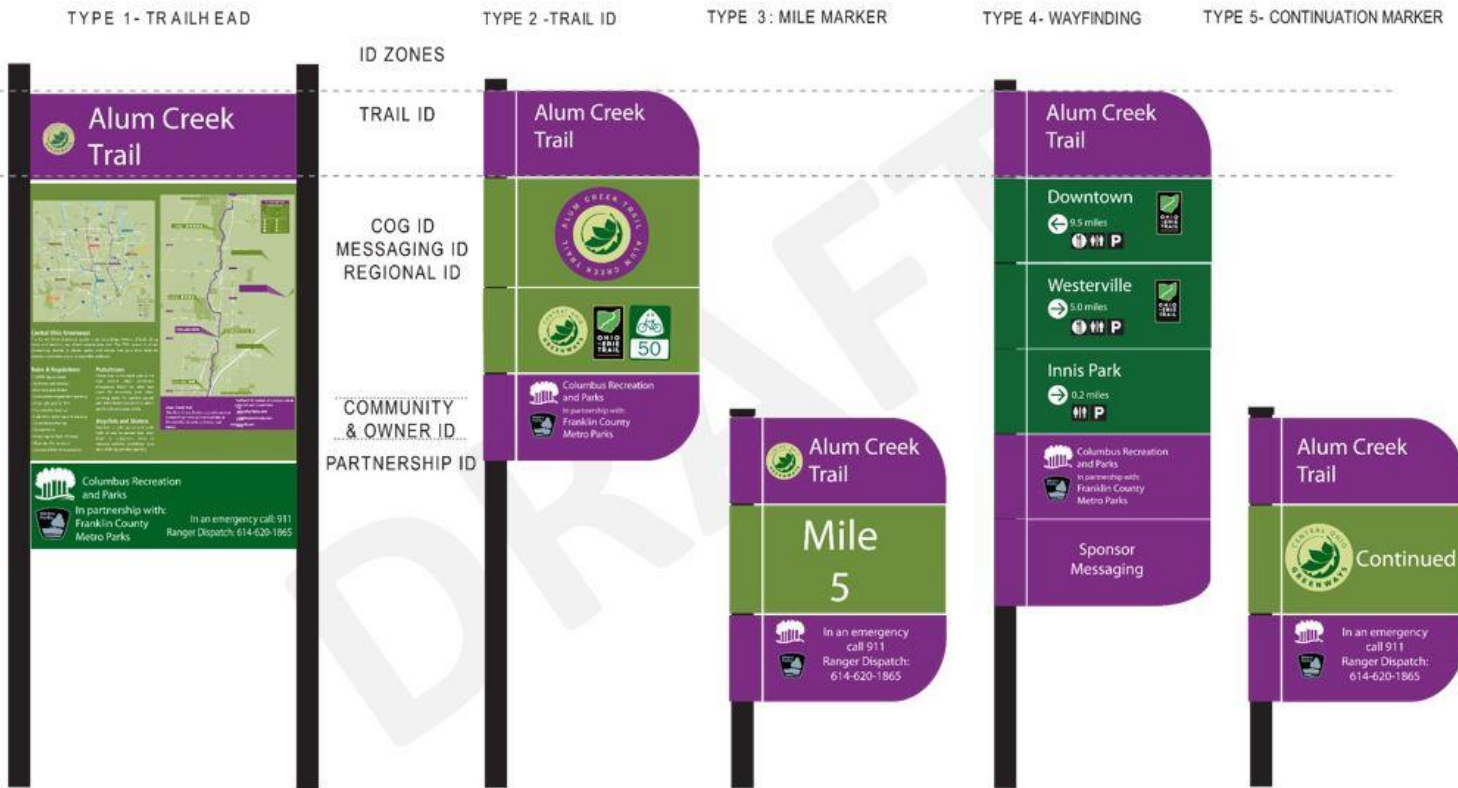

A COLLABORATIVE INITIATIVE

Central Ohio Greenways Signage

Mid-Ohio Regional
Planning Commission

CURRENT TRAIL SIGNAGE

PROPOSED TRAIL SIGNAGE

Trail Community & Partnership Identity

Partnership ID and Integrated Trails and Sponsorship panels are an optional add-on for those communities and trail systems with maintenance or other partner and sponsorship agreements.

Signs throughout the COG trail network shall maintain common zones designated for specific messaging.

THANK YOU

Tony Collins

Director, City of Columbus Recreation & Parks

tacollins@columbus.gov

(614) 645.8432