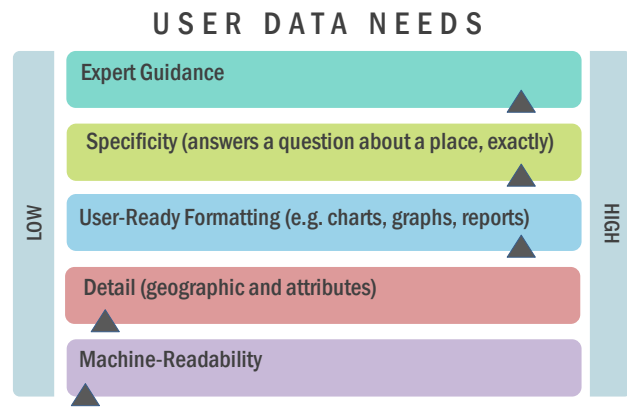

Behaviors

- Reaches out to regional data providers to find information that addresses a particular issue in her village.
- Talks regularly to constituents and stakeholders with an interest in development in her community.
- Reads news about the region regularly.
- Attends presentations about regional planning and development issues and reads reports.

Needs & Challenges

- Analysis to aid in choosing and communicating the impact of public projects.
- Would like an easy way to find stats, charts and graphs specific to her village.
- Understanding projects, initiatives and trends in the region and how they impact her community.