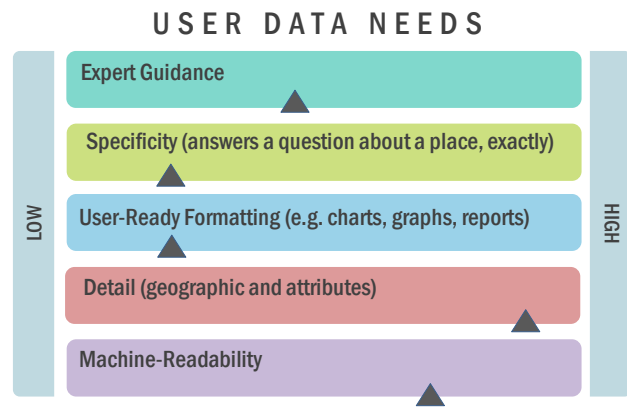

**Specialist Samir** | **Ambitious** | **Systematic** | **Affable**

**Biggest. Movie nerd. Ever.**

**Project manager for a planning and engineering consulting firm. Needs project-specific data to meet contracted goals and regulatory requirements.**

### Needs & Challenges

- Knows what he's looking for, but sometimes needs help from local experts to know where to find it.
- When working in a new place, uses reports, graphs and charts to get familiar.
- When it's time to get the work done, needs clean, high-quality, detailed, machine-readable data for the people on his team.