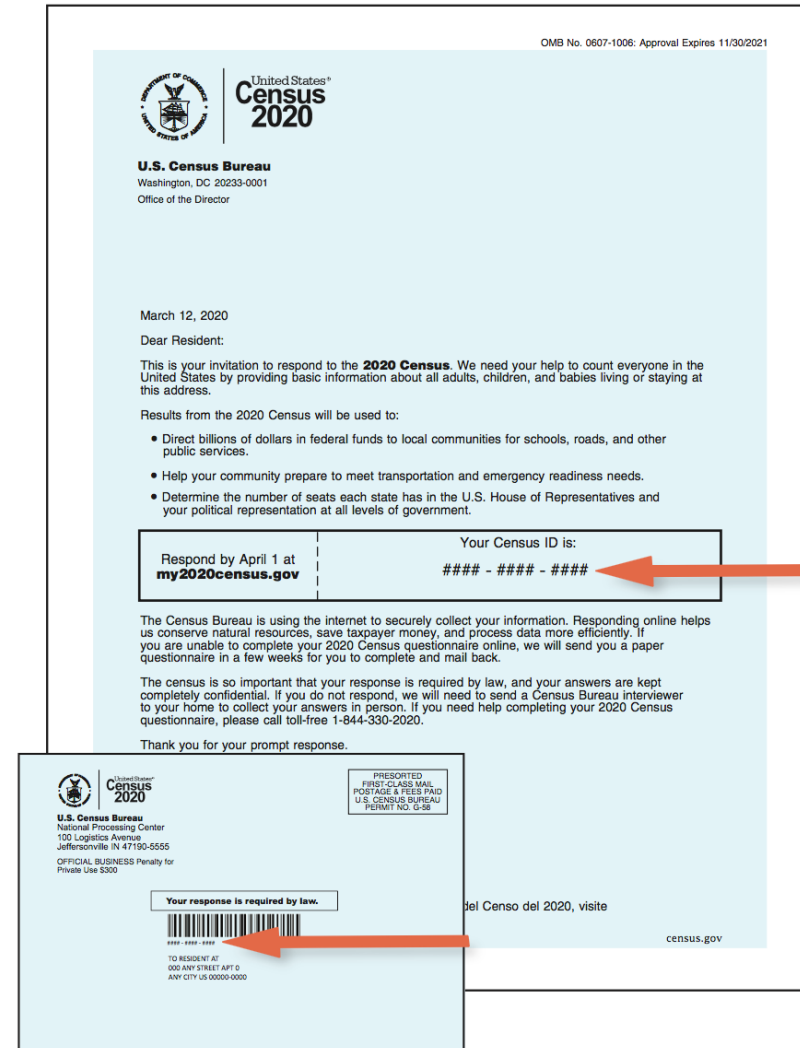

Data & Mapping Update

March 2020

MID-OHIO REGIONAL
MORPC
PLANNING COMMISSION

Census 2020

MID-OHIO REGIONAL
MORPC
PLANNING COMMISSION

Census 2020 Updates

MORPC

- Invitations being mailed to Central Ohio this week
- Promotional materials & information available
 - MORPC 2020 Census Local Government Fact Sheet
 - City of Columbus
 - [Fact sheets for hard-to-count groups \(multi-lingual\)](#)
 - [Printed materials & promo items](#)
 - Census Bureau
 - [Video PSAs](#)
 - [Multi-lingual fact sheets](#)
- April 1st Census Day events
 - Awaiting information on any changes to planned events
 - Communities encouraged to make their own determinations about holding events and to follow state guidance related to public events
 - Consider alternative promotions or remote events for April 1st

Paving the Way

MID-OHIO REGIONAL
MORPC
PLANNING COMMISSION

ANNUAL PROJECTS REVIEW MEETING

Wednesday, April 15
9-11 a.m. at MORPC

- For project managers, section heads, or spokesperson from every agency planning significant road work
- Review of 2020 Projects
- System Update & Review
- Projects should be entered into the system ahead of the meeting. Please contact pavingtheway@morpc.org if you do not have an agency admin in the system.

The screenshot shows the homepage of the Paving the Way website. At the top, it says "Welcome to Paving the Way" and provides a brief description of the partnership between MORPC, the Ohio Department of Transportation, and the Federal Highway Administration. Below this is a map of Central Ohio with various road construction projects marked. A search bar is visible on the map. At the bottom of the map, there is a button that says "View List of Projects". Below the map are three navigation buttons: "Safety Tips" with a hard hat icon, "FAQ" with a question mark icon, and "Resources" with a globe icon. The background of the website is a photograph of the Ohio Statehouse building.